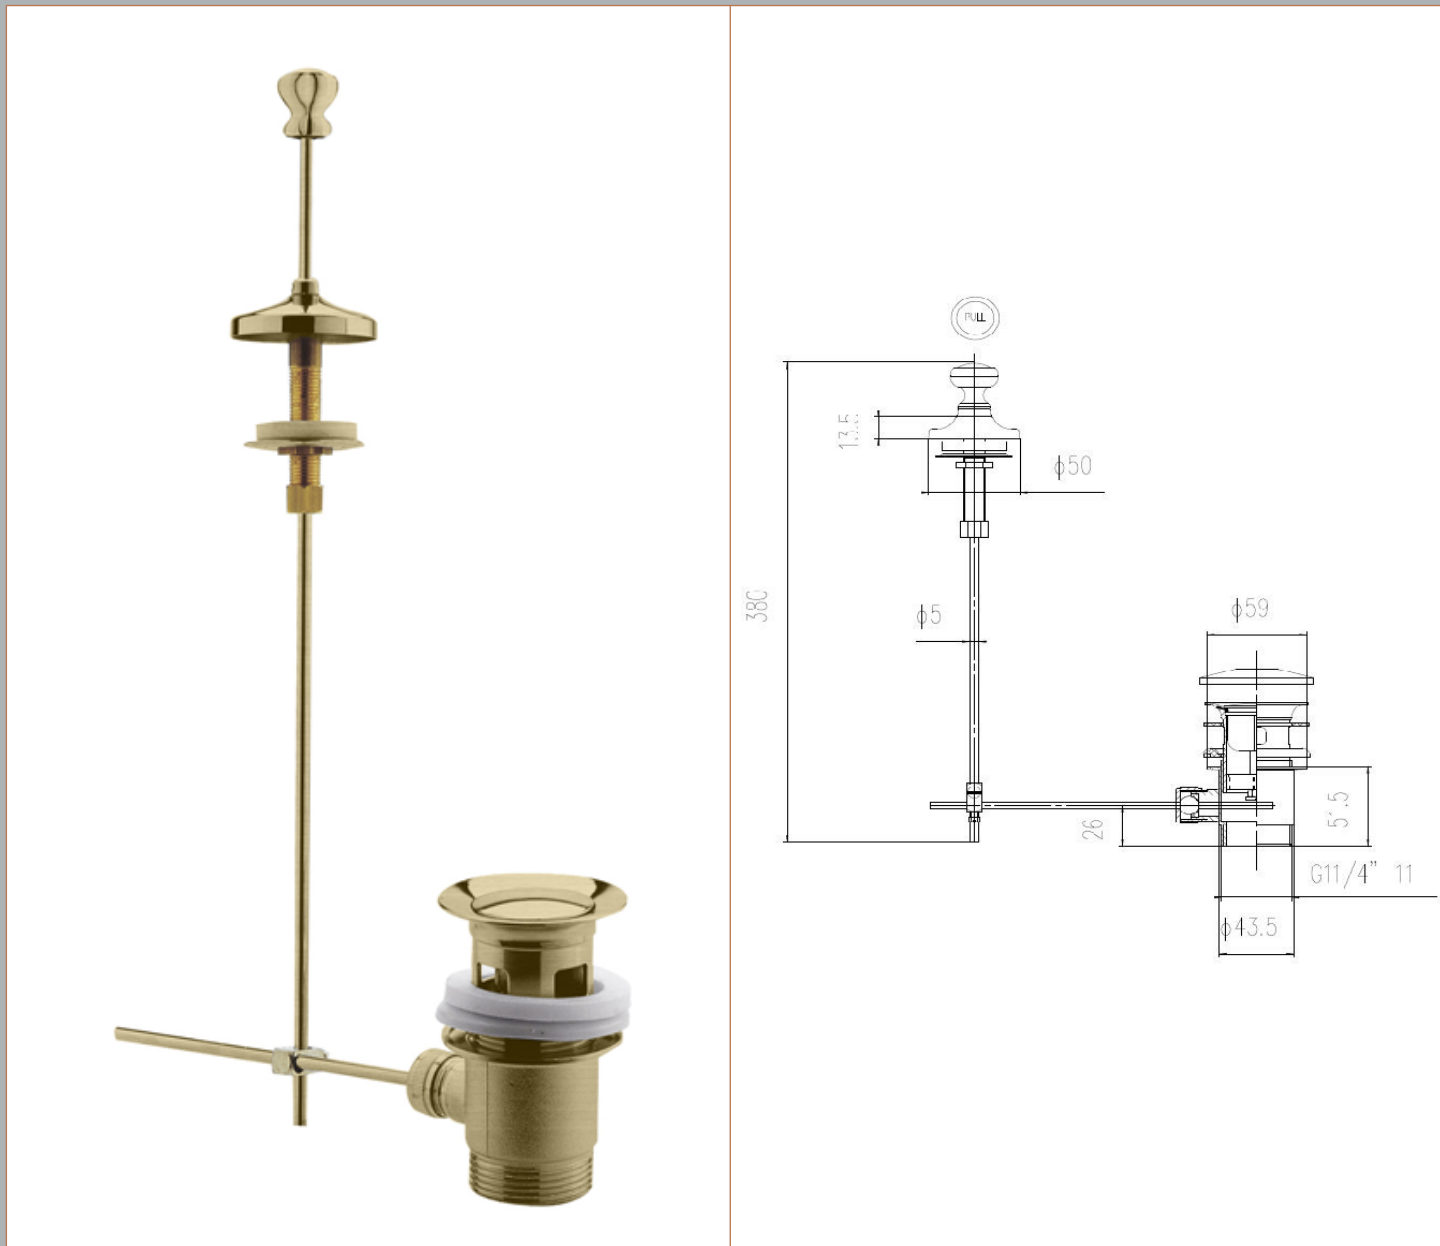

Sales Code: WAS221BG

Description: Traditional Pull Up Basin Waste

Product Dimensions

Length (mm):	
Width (mm):	
Height (mm):	
Depth (mm):	
Nett Weight (kg):	0.7

Packaging Dimensions

Height (mm):	395
Width (mm):	83
Depth (mm):	75
Gross Weight (kg):	0.71

Packaging Data

Box Colour:	
Box Qty:	
Label Size:	x
Label Colour:	
Label Qty:	

Outer Box Dimensions (If Applicable)

Height (mm):	
Width (mm):	
Length (mm):	
Depth (mm):	
Gross Weight (kg):	
Barcode:	5056462662640

Product Details

Country of Origin:	United Kingdom
Fitting Instruction:	
CE & UKCA:	
Product Material:	
Heating Element Wattage:	
Colour/Finish:	
Product Diameter:	
Connection Size:	