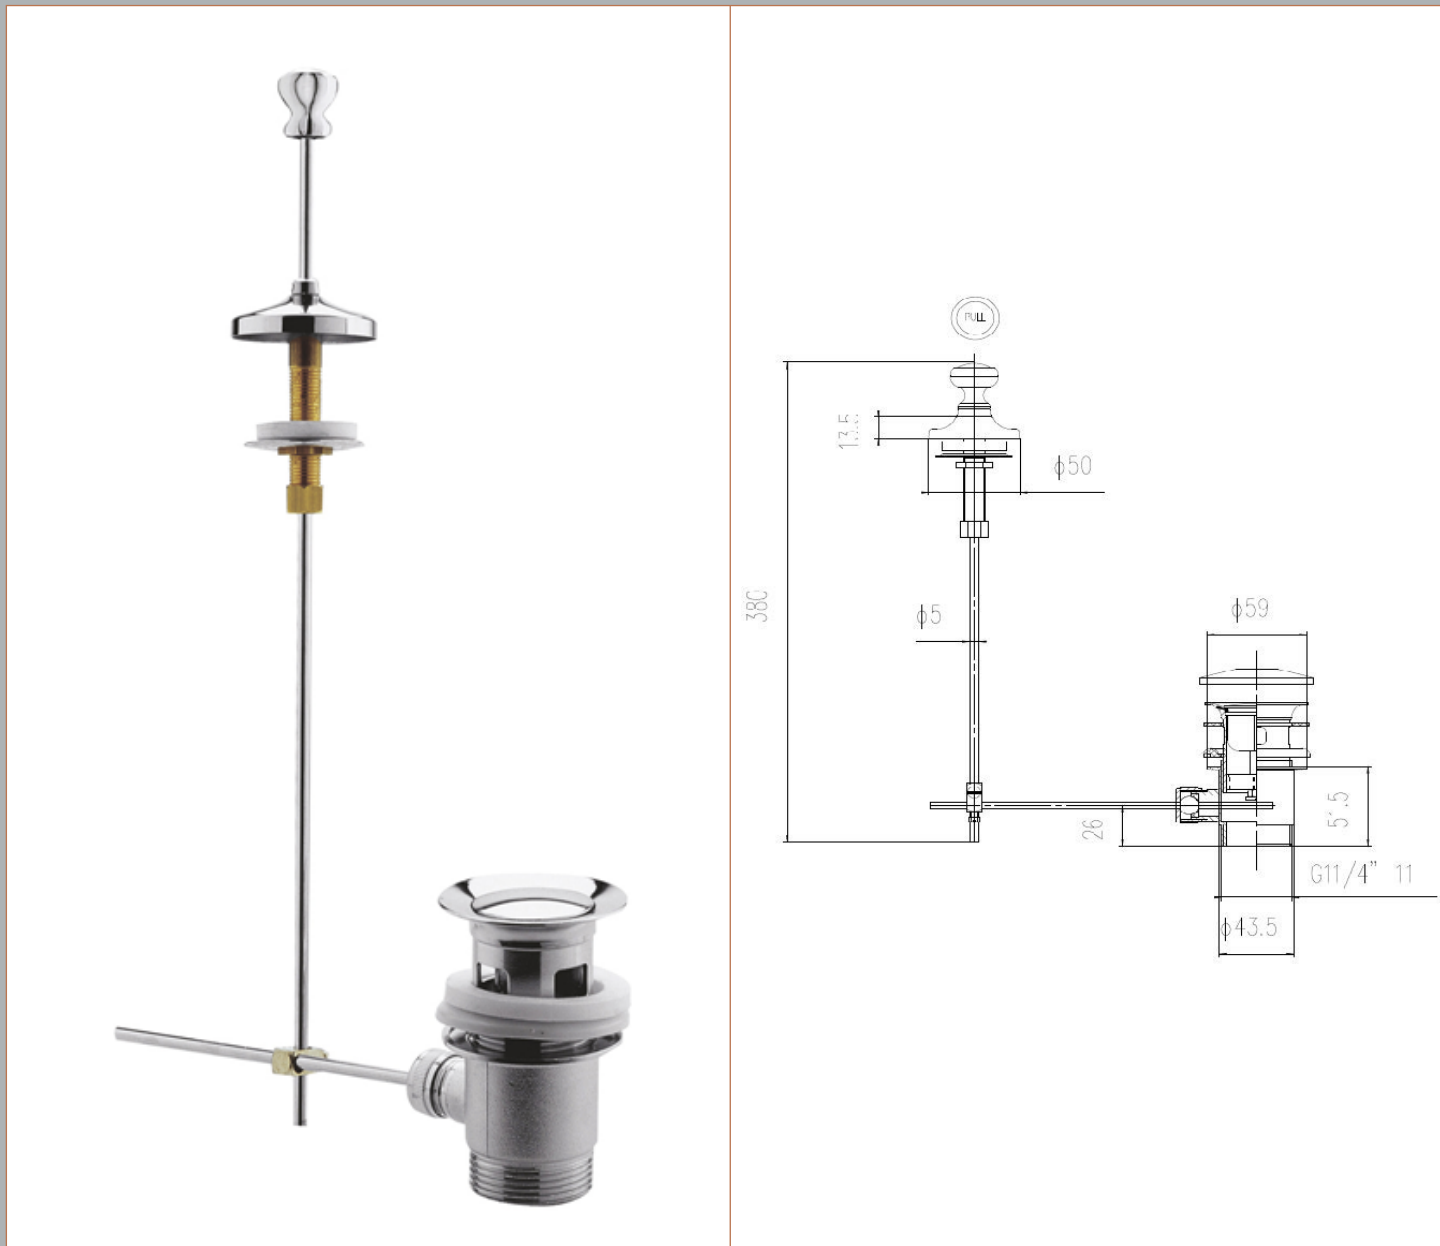

Sales Code: WAS221

Description: Traditional Pull Up Basin Waste

Product Dimensions

Length (mm):	
Width (mm):	
Height (mm):	
Depth (mm):	
Nett Weight (kg):	0.7

Packaging Dimensions

Height (mm):	395
Width (mm):	83
Depth (mm):	75
Gross Weight (kg):	0.71

Packaging Data

Box Colour:	
Box Qty:	
Label Size:	x
Label Colour:	
Label Qty:	

Outer Box Dimensions (If Applicable)

Height (mm):	
Width (mm):	
Length (mm):	
Depth (mm):	
Gross Weight (kg):	
Barcode:	5056462643021

Product Details

Country of Origin:	United Kingdom
Fitting Instruction:	
CE & UKCA:	
Product Material:	
Heating Element Wattage:	
Colour/Finish:	
Product Diameter:	
Connection Size:	