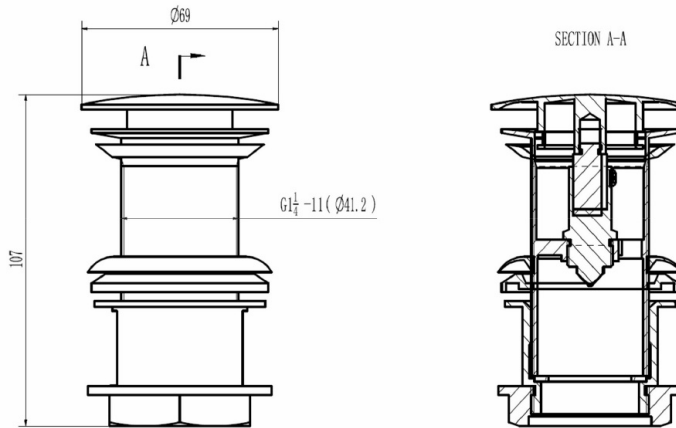

**Sales Code:** WAS220PW

**Description:** Push Down Basin Waste (Unslotted)

**Product Dimensions**

Length (mm):	
Width (mm):	
Height (mm):	
Depth (mm):	
Nett Weight (kg):	0.35

**Packaging Dimensions**

Height (mm):	105
Width (mm):	75
Depth (mm):	75
Gross Weight (kg):	0.35

**Packaging Data**

Box Colour:	
Box Qty:	
Label Size:	x
Label Colour:	
Label Qty:	

**Outer Box Dimensions (If Applicable)**

Height (mm):	
Width (mm):	
Length (mm):	
Depth (mm):	
Gross Weight (kg):	
Barcode:	5056462639536

**Product Details**

Country of Origin:	South Africa
Fitting Instruction:	
CE & UKCA:	
Product Material:	
Heating Element Wattage:	
Colour/Finish:	
Product Diameter:	
Connection Size:	