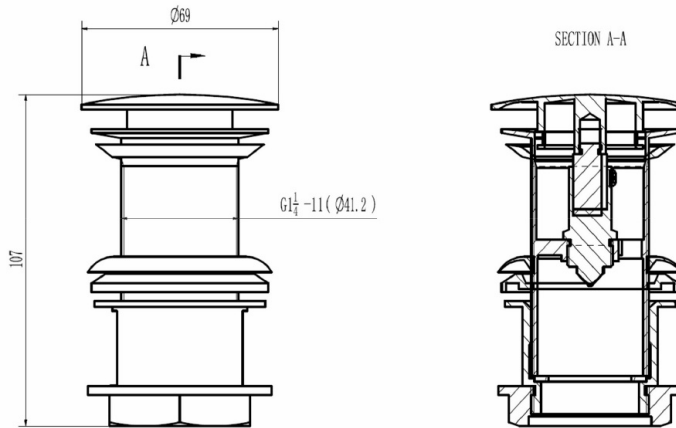

Sales Code: WAS220ME

Description: Push Down Basin Waste (Unslotted)

Product Dimensions

Length (mm):	
Width (mm):	
Height (mm):	
Depth (mm):	
Nett Weight (kg):	0.35

Packaging Dimensions

Height (mm):	105
Width (mm):	75
Depth (mm):	75
Gross Weight (kg):	0.35

Packaging Data

Box Colour:	
Box Qty:	
Label Size:	x
Label Colour:	
Label Qty:	

Outer Box Dimensions (If Applicable)

Height (mm):	
Width (mm):	
Length (mm):	
Depth (mm):	
Gross Weight (kg):	
Barcode:	5056462663067

Product Details

Country of Origin:	South Africa
Fitting Instruction:	
CE & UKCA:	
Product Material:	
Heating Element Wattage:	
Colour/Finish:	
Product Diameter:	
Connection Size:	