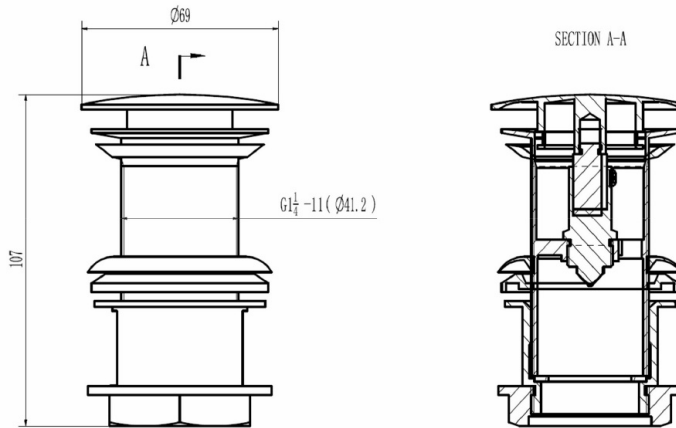

Sales Code: WAS220GM

Description: Push Down Basin Waste (Unslotted)

Product Dimensions

Length (mm):	
Width (mm):	
Height (mm):	
Depth (mm):	
Nett Weight (kg):	0.35

Packaging Dimensions

Height (mm):	105
Width (mm):	75
Depth (mm):	75
Gross Weight (kg):	0.35

Packaging Data

Box Colour:	
Box Qty:	
Label Size:	x
Label Colour:	
Label Qty:	

Outer Box Dimensions (If Applicable)

Height (mm):	
Width (mm):	
Length (mm):	
Depth (mm):	
Gross Weight (kg):	
Barcode:	5056462609423

Product Details

Country of Origin:	South Africa
Fitting Instruction:	
CE & UKCA:	
Product Material:	
Heating Element Wattage:	
Colour/Finish:	
Product Diameter:	
Connection Size:	