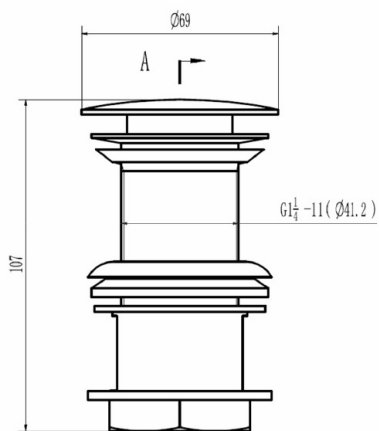

**Sales Code:** WAS220BG

**Description:** Push Down Basin Waste (Unslotted)

**Product Dimensions**

Length (mm):	
Width (mm):	
Height (mm):	
Depth (mm):	
Nett Weight (kg):	0.35

**Packaging Dimensions**

Height (mm):	105
Width (mm):	75
Depth (mm):	75
Gross Weight (kg):	0.35

**Packaging Data**

Box Colour:	
Box Qty:	
Label Size:	x
Label Colour:	
Label Qty:	

**Outer Box Dimensions (If Applicable)**

Height (mm):	
Width (mm):	
Length (mm):	
Depth (mm):	
Gross Weight (kg):	
Barcode:	5056462662565

**Product Details**

Country of Origin:	United Kingdom
Fitting Instruction:	
CE & UKCA:	
Product Material:	
Heating Element Wattage:	
Colour/Finish:	
Product Diameter:	
Connection Size:	