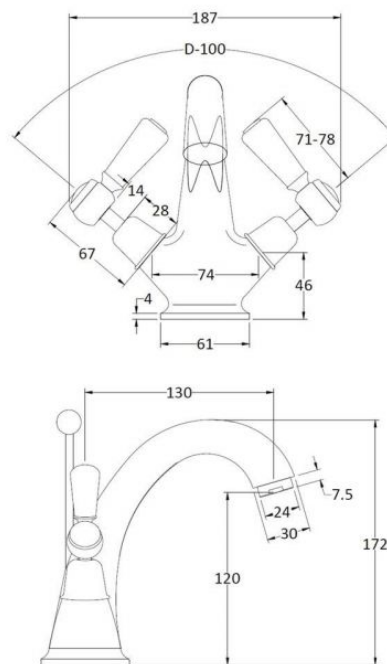

Sales Code: CTB115BG

Description: Victrion Lever Mono Basin Mixer

Product Dimensions

Height (mm):	176
Width (mm):	214
Depth (mm):	185
Length (mm):	
Nett Weight (kg):	2.2

Packaging Dimensions

Height (mm):	125
Width (mm):	220
Depth (mm):	390
Gross Weight (kg):	2.4

Packaging Data

Box Colour:	White Cardboard Box
Box Qty:	1
Label Size:	100 x 50
Label Colour:	White Label
Label Qty:	1

Outer Box Dimensions (If Applicable)

Height (mm):	395
Width (mm):	415
Depth (mm):	440
Length (mm):	
Gross Weight (kg):	
Barcode:	5056462641553

Product Details

Country of Origin:	United Kingdom
Fitting Instruction:	
Product Material:	Brass
Control Type:	Manual
Waste Included:	Waste Included
Waste Type:	Pop-Up
WRAS Approval: No	Approval No: N/A
Valve/Cartridge Type:	1/4 Turn Ceramic Disc
Colour/Finish:	Brushed Gold
Mount Type:	Deck
Operating Pressure (bar):	0.1
Flow Rates: (Litres Per Min)	0.1 bar: 6.4 0.5 bar: 16.2 1 bar: 23.4 2 bar: 33.5 3 bar: 41
Pipe Size:	15 mm (1/2" Bsp)
Pipe Centres:	N/A