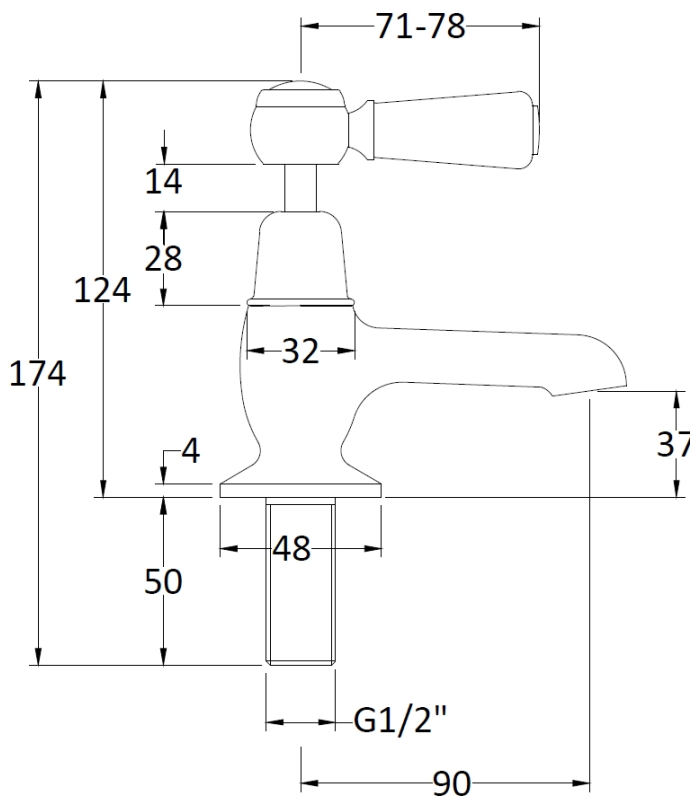

Sales Code: CTB105BG

Description: Victrion Lever Basin Taps

Product Dimensions

Height (mm):	122
Width (mm):	66
Depth (mm):	119
Length (mm):	
Nett Weight (kg):	1.2

Packaging Dimensions

Height (mm):	55
Width (mm):	160
Depth (mm):	260
Gross Weight (kg):	1.4

Packaging Data

Box Colour:	White Cardboard Box
Box Qty:	1
Label Size:	100 x 50
Label Colour:	White Label
Label Qty:	1

Outer Box Dimensions (If Applicable)

Height (mm):	300
Width (mm):	270
Depth (mm):	500
Length (mm):	
Gross Weight (kg):	
Barcode:	5056462641393

Product Details

Country of Origin:	United Kingdom
Fitting Instruction:	
Product Material:	Brass
Control Type:	Manual
Waste Included:	Waste Not Included
Waste Type:	Not Applicable
WRAS Approval: No	Approval No: N/A
Valve/Cartridge Type:	1/4 Turn Ceramic Disc
Colour/Finish:	Brushed Gold
Mount Type:	Deck
Operating Pressure (bar):	0.1
Flow Rates: (Litres Per Min)	0.1 bar: 4.3 0.5 bar: 11 1 bar: 15.8 2 bar: 22.5 3 bar: 27.5
Pipe Size:	15 mm (1/2" Bsp)
Pipe Centres:	N/A