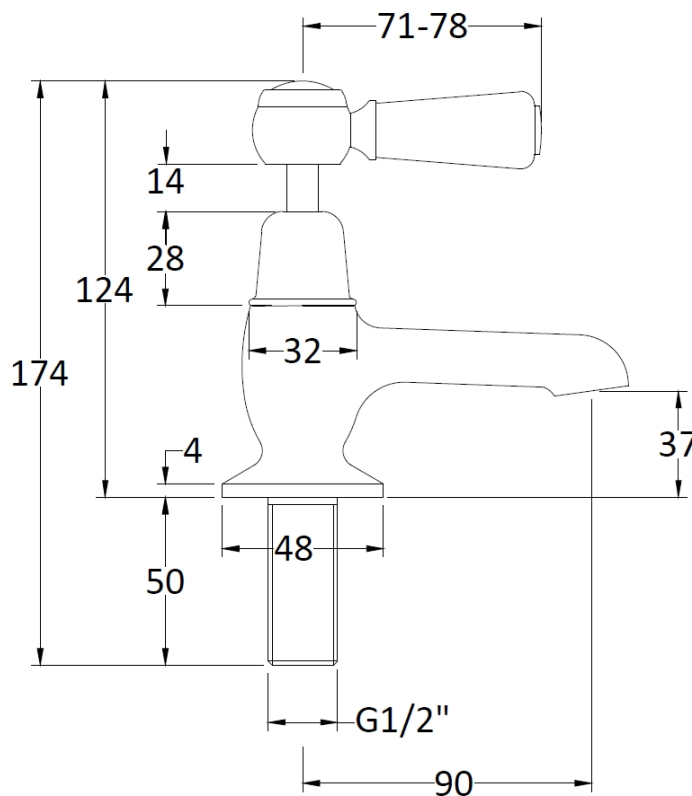

Sales Code: CTB105

Description: Victrion Lever Basin Taps

Product Dimensions

Height (mm):	122
Width (mm):	66
Depth (mm):	119
Length (mm):	
Nett Weight (kg):	1.2

Packaging Dimensions

Height (mm):	55
Width (mm):	160
Depth (mm):	260
Gross Weight (kg):	1.4

Packaging Data

Box Colour:	White Cardboard Box
Box Qty:	1
Label Size:	100 x 50
Label Colour:	White Label
Label Qty:	1

Outer Box Dimensions (If Applicable)

Height (mm):	300
Width (mm):	270
Depth (mm):	500
Length (mm):	
Gross Weight (kg):	
Barcode:	5056462641348

Product Details

Country of Origin:	United Kingdom
Fitting Instruction:	
Product Material:	Brass
Control Type:	Manual
Waste Included:	Waste Not Included
Waste Type:	Not Applicable
WRAS Approval: No	Approval No: N/A
Valve/Cartridge Type:	1/4 Turn Ceramic Disc
Colour/Finish:	Chrome
Mount Type:	Deck
Operating Pressure (bar):	0.1
Flow Rates: (Litres Per Min)	0.1 bar: 4.3 0.5 bar: 11 1 bar: 15.8 2 bar: 22.5 3 bar: 27.5
Pipe Size:	15 mm (1/2" Bsp)
Pipe Centres:	N/A