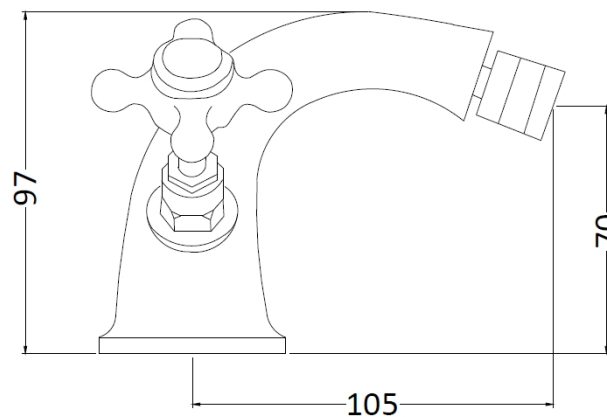

### Product Dimensions

Height (mm):	97
Width (mm):	197
Depth (mm):	130
Length (mm):	
Nett Weight (kg):	2.2

### Packaging Dimensions

Height (mm):	120
Width (mm):	195
Depth (mm):	190
Gross Weight (kg):	2.4

### Outer Box Dimensions (If Applicable)

Height (mm):	395
Width (mm):	550
Depth (mm):	320
Length (mm):	
Gross Weight (kg):	13
Barcode:	5056462641157

### Product Details

Country of Origin:	China
Fitting Instruction:	
Product Material:	Brass
Control Type:	Manual
Waste Included:	Waste Included
Waste Type:	Pop-Up
WRAS Approval: No	Approval No: N/A
Valve/Cartridge Type:	1/4 Turn Ceramic Disc
Colour/Finish:	Brushed Gold
Mount Type:	Deck
Operating Pressure (bar):	0.1
Flow Rates: (Litres Per Min)	0.1 bar: 5    0.5 bar: 16    1 bar: 24    2 bar: 33    3 bar: 38
Pipe Size:	15 mm (1/2" Bsp)
Pipe Centres:	N/A