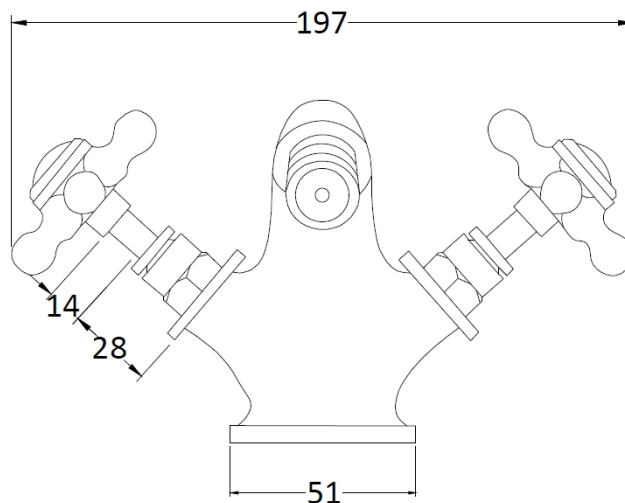

### Product Dimensions

Height (mm):	97
Width (mm):	197
Depth (mm):	130
Length (mm):	
Nett Weight (kg):	2.2

### Packaging Dimensions

Height (mm):	120
Width (mm):	195
Depth (mm):	190
Gross Weight (kg):	2.4

### Outer Box Dimensions (If Applicable)

Height (mm):	395
Width (mm):	550
Depth (mm):	320
Length (mm):	
Gross Weight (kg):	13
Barcode:	5056462641157

### Product Details

Country of Origin:	China
Fitting Instruction:	
Product Material:	Brass
Control Type:	Manual
Waste Included:	Waste Included
Waste Type:	Pop-Up
WRAS Approval: No	Approval No: N/A
Valve/Cartridge Type:	1/4 Turn Ceramic Disc
Colour/Finish:	Brushed Gold
Mount Type:	Deck
Operating Pressure (bar):	0.1
Flow Rates: (Litres Per Min)	0.1 bar: 5    0.5 bar: 16    1 bar: 24    2 bar: 33    3 bar: 38
Pipe Size:	15 mm (1/2" Bsp)
Pipe Centres:	N/A