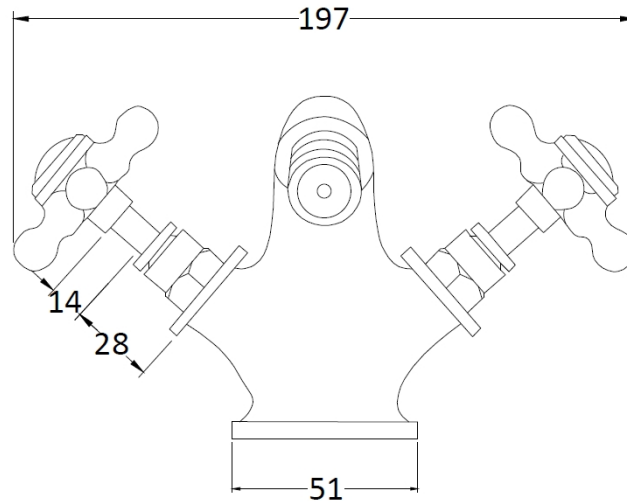

Sales Code: CTB035

Description: Victrion Mono Bidet Crosshead Mixer

Product Dimensions

Height (mm):	97
Width (mm):	197
Depth (mm):	130
Length (mm):	
Nett Weight (kg):	2.2

Packaging Dimensions

Height (mm):	120
Width (mm):	195
Depth (mm):	190
Gross Weight (kg):	2.4

Packaging Data

Box Colour:	White Cardboard Box
Box Qty:	1
Label Size:	100 x 50
Label Colour:	White Label
Label Qty:	1

Outer Box Dimensions (If Applicable)

Height (mm):	395
Width (mm):	550
Depth (mm):	320
Length (mm):	
Gross Weight (kg):	13
Barcode:	5056462641102

Product Details

Country of Origin:	China
Fitting Instruction:	
Product Material:	Brass
Control Type:	Manual
Waste Included:	Waste Included
Waste Type:	Pop-Up
WRAS Approval: No	Approval No: N/A
Valve/Cartridge Type:	1/4 Turn Ceramic Disc
Colour/Finish:	Chrome
Mount Type:	Deck
Operating Pressure (bar):	0.1
Flow Rates: (Litres Per Min)	0.1 bar: 5 0.5 bar: 16 1 bar: 24 2 bar: 33 3 bar: 38
Pipe Size:	15 mm (1/2" Bsp)
Pipe Centres:	N/A