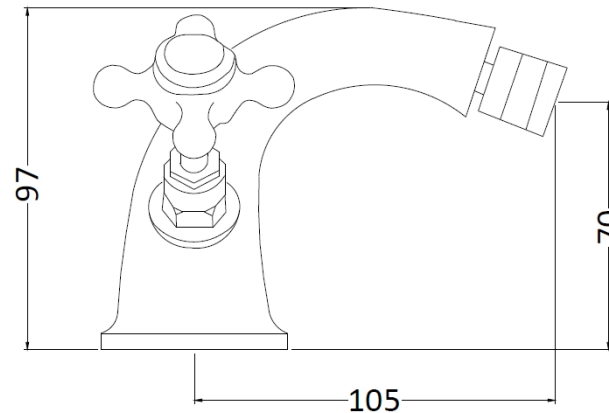

Sales Code: CTB035

Description: Victrion Mono Bidet Crosshead Mixer

Product Dimensions

Height (mm):	97
Width (mm):	197
Depth (mm):	130
Length (mm):	
Nett Weight (kg):	2.2

Packaging Dimensions

Height (mm):	120
Width (mm):	195
Depth (mm):	190
Gross Weight (kg):	2.4

Packaging Data

Box Colour:	White Cardboard Box
Box Qty:	1
Label Size:	100 x 50
Label Colour:	White Label
Label Qty:	1

Outer Box Dimensions (If Applicable)

Height (mm):	395
Width (mm):	550
Depth (mm):	320
Length (mm):	
Gross Weight (kg):	13
Barcode:	5056462641102

Product Details

Country of Origin:	China
Fitting Instruction:	
Product Material:	Brass
Control Type:	Manual
Waste Included:	Waste Included
Waste Type:	Pop-Up
WRAS Approval: No	Approval No: N/A
Valve/Cartridge Type:	1/4 Turn Ceramic Disc
Colour/Finish:	Chrome
Mount Type:	Deck
Operating Pressure (bar):	0.1
Flow Rates: (Litres Per Min)	0.1 bar: 5 0.5 bar: 16 1 bar: 24 2 bar: 33 3 bar: 38
Pipe Size:	15 mm (1/2" Bsp)
Pipe Centres:	N/A