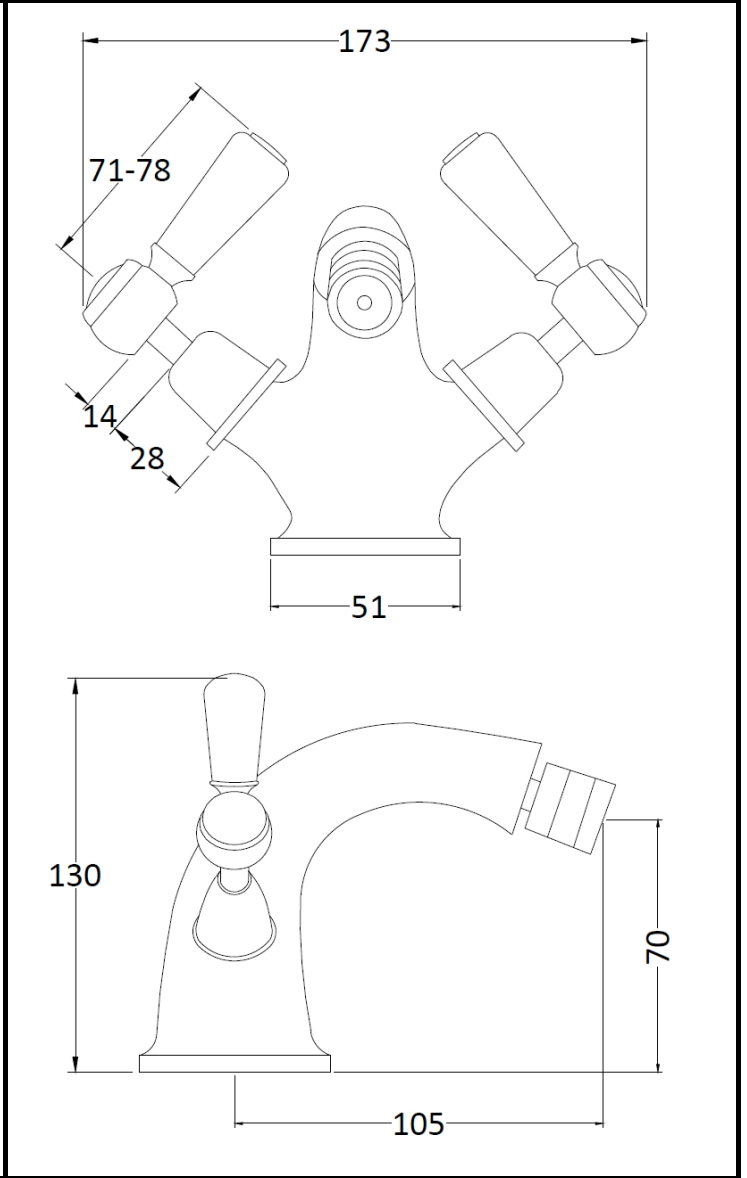

CODE: CTA035

DESCRIPTION: Victrion Bidet Mixer/Lever/Dome Collar

CATEGORY: Taps

PRODUCT DIMENSIONS				
Height (mm)	Width (mm)	Depth (mm)	Length (mm)	Nett Wgt Kg
95	50	135		1.5

PACKAGING DIMENSIONS			
Height (mm)	Width (mm)	Depth (mm)	Gross Wgt Kg
190	190	150	1.6

PACKAGING DATA			
Box Colour	White Cardboard Box		
Box Qty	1	Label Colour	White Label
Label Size	100 X 50	Label Qty	2

OUTER BOX DIMENSIONS (If Applicable)				
Height (mm)	Width (mm)	Depth (mm)	Length (mm)	Gross Wgt Kg
Barcode				

PRODUCT DETAILS			
Country of Origin	United Kingdom		
Fitting Instruction	No		
Product Material	Brass		
Control Type	Manual		
Waste Included	Waste Included		
WRAS Approval	No	Approval No.	N/A
Operating Pressure (bar)	0.1		
Valve/Cartridge Type	Screw Down		

Colour/Finish	Chrome								
Mount Type	Deck								
Waste Type	Pop-Up								
Flow Rates (L/min)	0.1	5	0.5	1	24	2	33	3	38
Pipe Size	15 mm (1/2" Bsp)								
Pipe Centres	N/A								