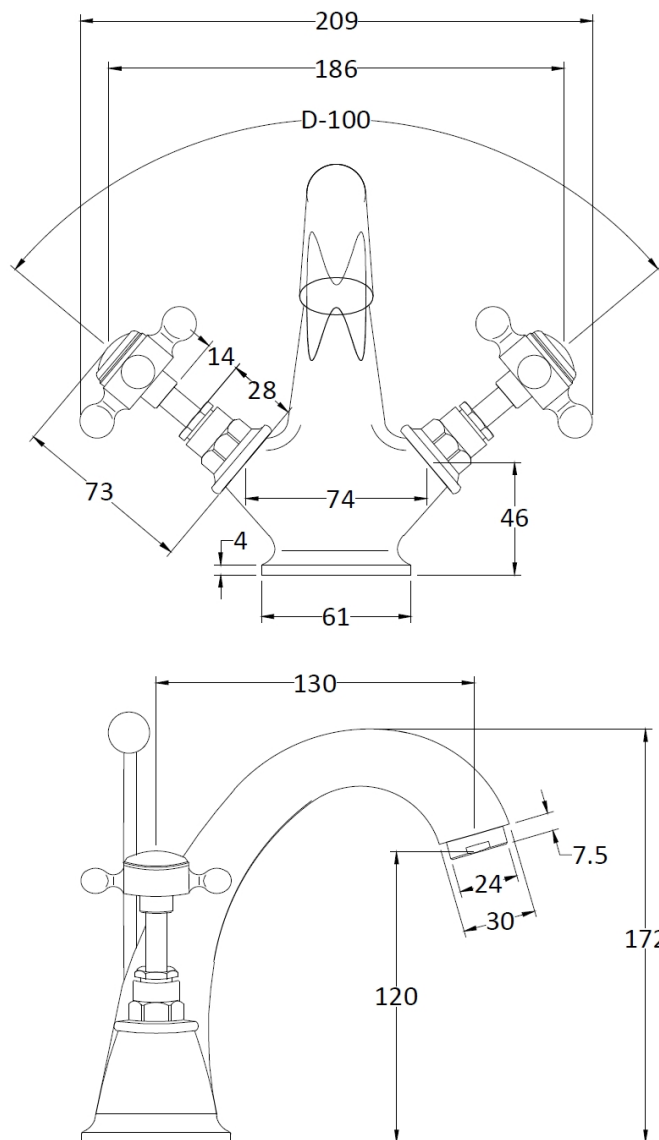

Sales Code: CTA015BG

Description: Victrion Crosshead Mono Basin Mixer

**Product Dimensions**

Height (mm):	172
Width (mm):	215
Depth (mm):	185
Length (mm):	
Nett Weight (kg):	2.2

**Packaging Dimensions**

Height (mm):	125
Width (mm):	220
Depth (mm):	390
Gross Weight (kg):	2.4

**Packaging Data**

Box Colour:	White Cardboard Box
Box Qty:	1
Label Size:	100 x 50
Label Colour:	White Label
Label Qty:	1

**Outer Box Dimensions (If Applicable)**

Height (mm):	395
Width (mm):	415
Depth (mm):	440
Length (mm):	
Gross Weight (kg):	
Barcode:	5056462640754

**Product Details**

Country of Origin:	United Kingdom
Fitting Instruction:	
Product Material:	Brass
Control Type:	Manual
Waste Included:	Waste Included
Waste Type:	Pop-Up
WRAS Approval: No	Approval No: N/A
Valve/Cartridge Type:	1/4 Turn Ceramic Disc
Colour/Finish:	Brushed Gold
Mount Type:	Deck
Operating Pressure (bar):	0.1
Flow Rates: (Litres Per Min)	0.1 bar: 6.4 0.5 bar: 16.2 1 bar: 23.4 2 bar: 33.5 3 bar: 41
Pipe Size:	15 mm (1/2" Bsp)
Pipe Centres:	N/A