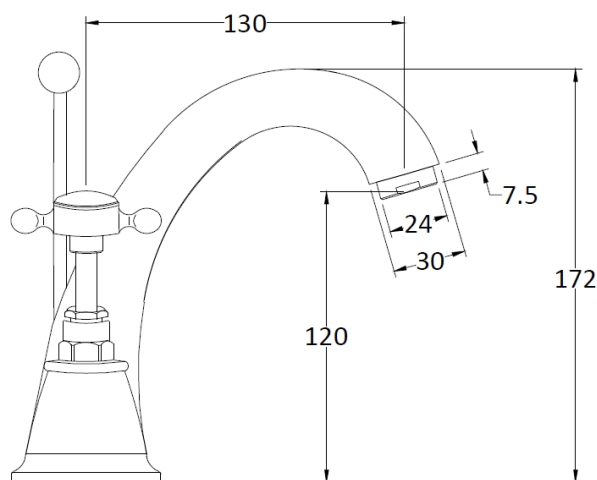

Sales Code: CTA015

Description: Victrion Crosshead Mono Basin Mixer

Product Dimensions

Height (mm):	172
Width (mm):	215
Depth (mm):	185
Length (mm):	
Nett Weight (kg):	2.2

Packaging Dimensions

Height (mm):	125
Width (mm):	220
Depth (mm):	390
Gross Weight (kg):	2.4

Packaging Data

Box Colour:	White Cardboard Box
Box Qty:	1
Label Size:	100 x 50
Label Colour:	White Label
Label Qty:	1

Outer Box Dimensions (If Applicable)

Height (mm):	395
Width (mm):	415
Depth (mm):	440
Length (mm):	
Gross Weight (kg):	
Barcode:	5056462640709

Product Details

Country of Origin:	United Kingdom
Fitting Instruction:	
Product Material:	Brass
Control Type:	Manual
Waste Included:	Waste Included
Waste Type:	Pop-Up
WRAS Approval: No	Approval No: N/A
Valve/Cartridge Type:	1/4 Turn Ceramic Disc
Colour/Finish:	Chrome
Mount Type:	Deck
Operating Pressure (bar):	0.1

Flow Rates: (Litres Per Min)	0.1 bar: 6.4	0.5 bar: 16.2	1 bar: 23.4	2 bar: 33.5	3 bar: 41
Pipe Size:	15 mm (1/2" Bsp)				
Pipe Centres:	N/A				