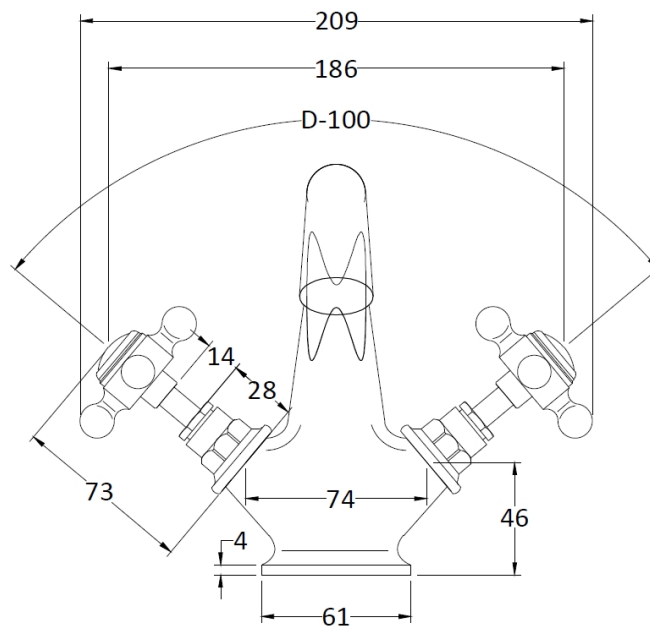

Sales Code: CTA015

Description: Victrion Crosshead Mono Basin Mixer

Product Dimensions

Height (mm):	172
Width (mm):	215
Depth (mm):	185
Length (mm):	
Nett Weight (kg):	2.2

Packaging Dimensions

Height (mm):	125
Width (mm):	220
Depth (mm):	390
Gross Weight (kg):	2.4

Packaging Data

Box Colour:	White Cardboard Box
Box Qty:	1
Label Size:	100 x 50
Label Colour:	White Label
Label Qty:	1

Outer Box Dimensions (If Applicable)

Height (mm):	395
Width (mm):	415
Depth (mm):	440
Length (mm):	
Gross Weight (kg):	
Barcode:	5056462640709

Product Details

Country of Origin:	United Kingdom
Fitting Instruction:	
Product Material:	Brass
Control Type:	Manual
Waste Included:	Waste Included
Waste Type:	Pop-Up
WRAS Approval: No	Approval No: N/A
Valve/Cartridge Type:	1/4 Turn Ceramic Disc
Colour/Finish:	Chrome
Mount Type:	Deck
Operating Pressure (bar):	0.1

Flow Rates: (Litres Per Min)	0.1 bar: 6.4	0.5 bar: 16.2	1 bar: 23.4	2 bar: 33.5	3 bar: 41
Pipe Size:	15 mm (1/2" Bsp)				
Pipe Centres:	N/A				