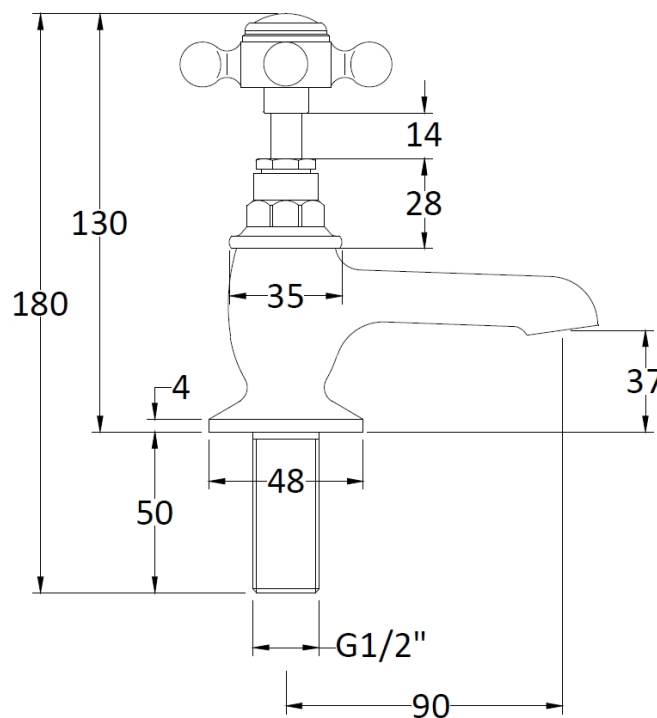

Sales Code: CTA005BG

Description: Victrion Crosshead Basin Taps

Product Dimensions

Height (mm):	141
Width (mm):	66
Depth (mm):	119
Length (mm):	
Nett Weight (kg):	1.2

Packaging Dimensions

Height (mm):	55
Width (mm):	160
Depth (mm):	260
Gross Weight (kg):	1.4

Packaging Data

Box Colour:	White Cardboard Box
Box Qty:	1
Label Size:	100 x 50
Label Colour:	White Label
Label Qty:	1

Outer Box Dimensions (If Applicable)

Height (mm):	300
Width (mm):	270
Depth (mm):	500
Length (mm):	
Gross Weight (kg):	21
Barcode:	5056462640594

Product Details

Country of Origin:	United Kingdom
Fitting Instruction:	
Product Material:	Brass
Control Type:	Manual
Waste Included:	Waste Not Included
Waste Type:	Not Applicable
WRAS Approval: No	Approval No: N/A
Valve/Cartridge Type:	1/4 Turn Ceramic Disc
Colour/Finish:	Brushed Gold
Mount Type:	Deck
Operating Pressure (bar):	0.1

Flow Rates: (Litres Per Min)	0.1 bar: 4.3	0.5 bar: 11	1 bar: 15.8	2 bar: 22.5	3 bar: 27.5
Pipe Size:	15 mm (1/2" Bsp)				
Pipe Centres:	N/A				