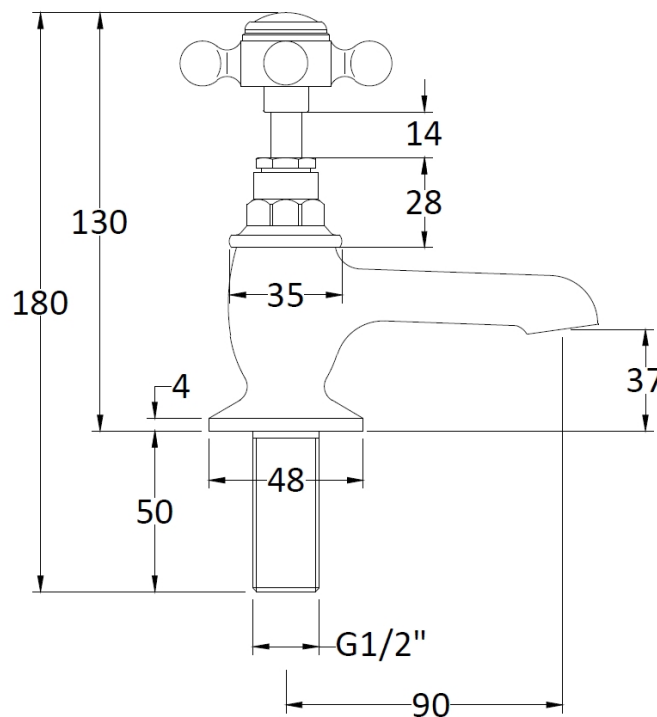

Sales Code: CTA005

Description: Victrion Crosshead Basin Taps

Product Dimensions

Height (mm):	141
Width (mm):	66
Depth (mm):	119
Length (mm):	
Nett Weight (kg):	1.2

Packaging Dimensions

Height (mm):	55
Width (mm):	160
Depth (mm):	260
Gross Weight (kg):	1.4

Packaging Data

Box Colour:	White Cardboard Box
Box Qty:	1
Label Size:	100 x 50
Label Colour:	White Label
Label Qty:	1

Outer Box Dimensions (If Applicable)

Height (mm):	300
Width (mm):	270
Depth (mm):	500
Length (mm):	
Gross Weight (kg):	21
Barcode:	5056462640549

Product Details

Country of Origin:	United Kingdom
Fitting Instruction:	
Product Material:	Brass
Control Type:	Manual
Waste Included:	Waste Not Included
Waste Type:	Not Applicable
WRAS Approval: No	Approval No: N/A
Valve/Cartridge Type:	1/4 Turn Ceramic Disc
Colour/Finish:	Chrome
Mount Type:	Deck
Operating Pressure (bar):	0.1

Flow Rates: (Litres Per Min)	0.1 bar: 4.3	0.5 bar: 11	1 bar: 15.8	2 bar: 22.5	3 bar: 27.5
Pipe Size:	15 mm (1/2" Bsp)				
Pipe Centres:	N/A				