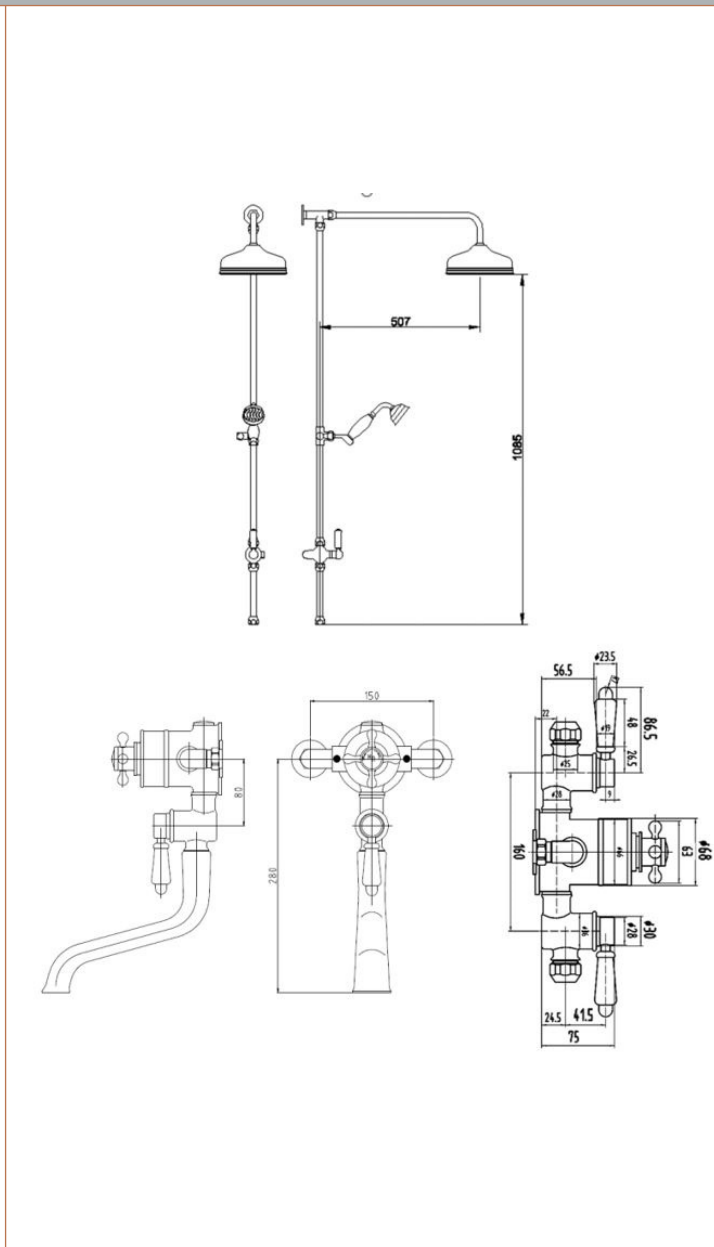

Sales Code: CSA005BG

Description: Victrion Triple Exp Valve Spout & Head

Product Dimensions	
Length (mm):	
Width (mm):	195
Height (mm):	1440
Depth (mm):	667
Nett Weight (kg):	15
Packaging Dimensions	
Length (mm):	1100
Width (mm):	260
Height (mm):	175
Gross Weight (kg):	15
Packaging Data	
Box Colour:	White Cardboard Box
Box Qty:	1
Label Size:	100 x 50
Label Colour:	White Label
Label Qty:	1
Outer Box Dimensions (If Applicable)	
Length (mm):	
Width (mm):	
Height (mm):	
Depth (mm):	
Gross Weight (kg):	
Barcode:	5056462639611
Product Details	
Country of Origin:	United Kingdom
Fitting Instruction:	
Product Material:	Brass
Mount Type:	Wall
Outlet Elbow Supplied:	Not Applicable
Easy Clean:	Not Applicable
Head Included:	Yes
Handset Included:	Yes
Body Jets Included:	Not Applicable
No of Body Jets:	Not Applicable
Operating Pressure (bar):	0.5
Valve/Cartridge Type:	1/4 Turn Ceramic Disc
Flow Rates (L/min):	0.1 bar: 4.5 0.5 bar: 13 1 bar: 18.5 2 bar: 26 3 bar: 33
TMV2 Approved:	No Approval No: N/A
TMV3 Approved:	No Approval No: N/A
WRAS Approved:	No Approval No: N/A
Head Function:	Single
Handset Function:	Single Setting
Body Jet Info:	Not Applicable
Pipe Size:	15 mm (1/2" Bsp)
Pipe Centres:	150mm
Colour/Finish:	Brushed Gold
Hose Included:	Not Applicable
No. of Outlets:	2