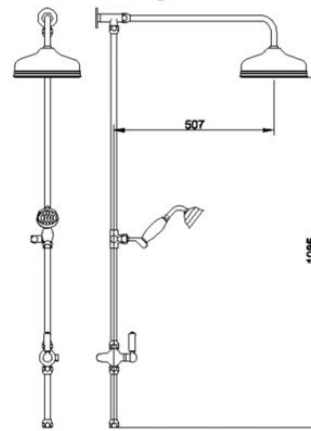

Sales Code: CSA005

Description: Victrion Triple Exp Valve Spout & Head

**Product Dimensions**

Length (mm):	
Width (mm):	195
Height (mm):	1440
Depth (mm):	667
Nett Weight (kg):	15

**Packaging Dimensions**

Length (mm):	1100
Width (mm):	260
Height (mm):	175
Gross Weight (kg):	15

**Packaging Data**

Box Colour:	White Cardboard Box
Box Qty:	1
Label Size:	100 x 50
Label Colour:	White Label
Label Qty:	1

**Outer Box Dimensions (If Applicable)**

Length (mm):	
Width (mm):	
Height (mm):	
Depth (mm):	
Gross Weight (kg):	
Barcode:	5056462639567

**Product Details**

Country of Origin:	United Kingdom
Fitting Instruction:	
Product Material:	Brass
Mount Type:	Wall
Outlet Elbow Supplied:	Not Applicable
Easy Clean:	Not Applicable
Head Included:	Yes
Handset Included:	Yes
Body Jets Included:	Not Applicable
No of Body Jets:	Not Applicable
Operating Pressure (bar):	0.5
Valve/Cartridge Type:	1/4 Turn Ceramic Disc
Flow Rates (L/min):	0.1 bar: 4.5    0.5 bar: 13    1 bar: 18.5    2 bar: 26    3 bar: 33
TMV2 Approved:	No
Approval No:	N/A
TMV3 Approved:	No
Approval No:	N/A
WRAS Approved:	No
Approval No:	N/A
Head Function:	Single
Handset Function:	Single Setting
Body Jet Info:	Not Applicable
Pipe Size:	15 mm (1/2" Bsp)
Pipe Centres:	150mm
Colour/Finish:	Chrome
Hose Included:	Not Applicable
No. of Outlets:	2