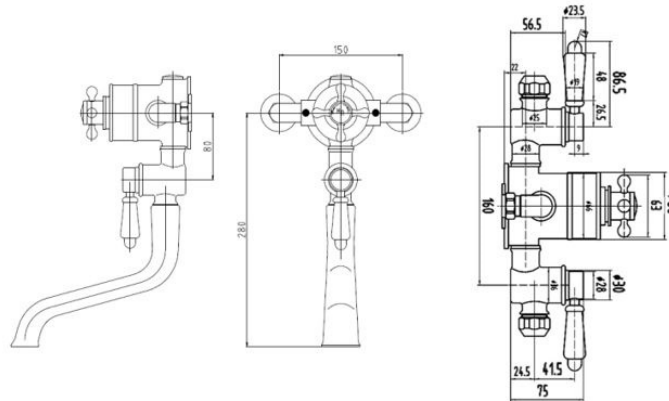

Sales Code: CSA005

Description: Victrion Triple Exp Valve Spout & Head

**Product Dimensions**

Length (mm):	
Width (mm):	195
Height (mm):	1440
Depth (mm):	667
Nett Weight (kg):	15

**Packaging Dimensions**

Length (mm):	1100
Width (mm):	260
Height (mm):	175
Gross Weight (kg):	15

**Packaging Data**

Box Colour:	White Cardboard Box
Box Qty:	1
Label Size:	100 x 50
Label Colour:	White Label
Label Qty:	1

**Outer Box Dimensions (If Applicable)**

Length (mm):	
Width (mm):	
Height (mm):	
Depth (mm):	
Gross Weight (kg):	
Barcode:	5056462639567

**Product Details**

Country of Origin:	United Kingdom
Fitting Instruction:	
Product Material:	Brass
Mount Type:	Wall
Outlet Elbow Supplied:	Not Applicable
Easy Clean:	Not Applicable
Head Included:	Yes
Handset Included:	Yes
Body Jets Included:	Not Applicable
No of Body Jets:	Not Applicable
Operating Pressure (bar):	0.5
Valve/Cartridge Type:	1/4 Turn Ceramic Disc
Flow Rates (L/min):	0.1 bar: 4.5    0.5 bar: 13    1 bar: 18.5    2 bar: 26    3 bar: 33
TMV2 Approved:	No
Approval No:	N/A
TMV3 Approved:	No
Approval No:	N/A
WRAS Approved:	No
Approval No:	N/A
Head Function:	Single
Handset Function:	Single Setting
Body Jet Info:	Not Applicable
Pipe Size:	15 mm (1/2" Bsp)
Pipe Centres:	150mm
Colour/Finish:	Chrome
Hose Included:	Not Applicable
No. of Outlets:	2