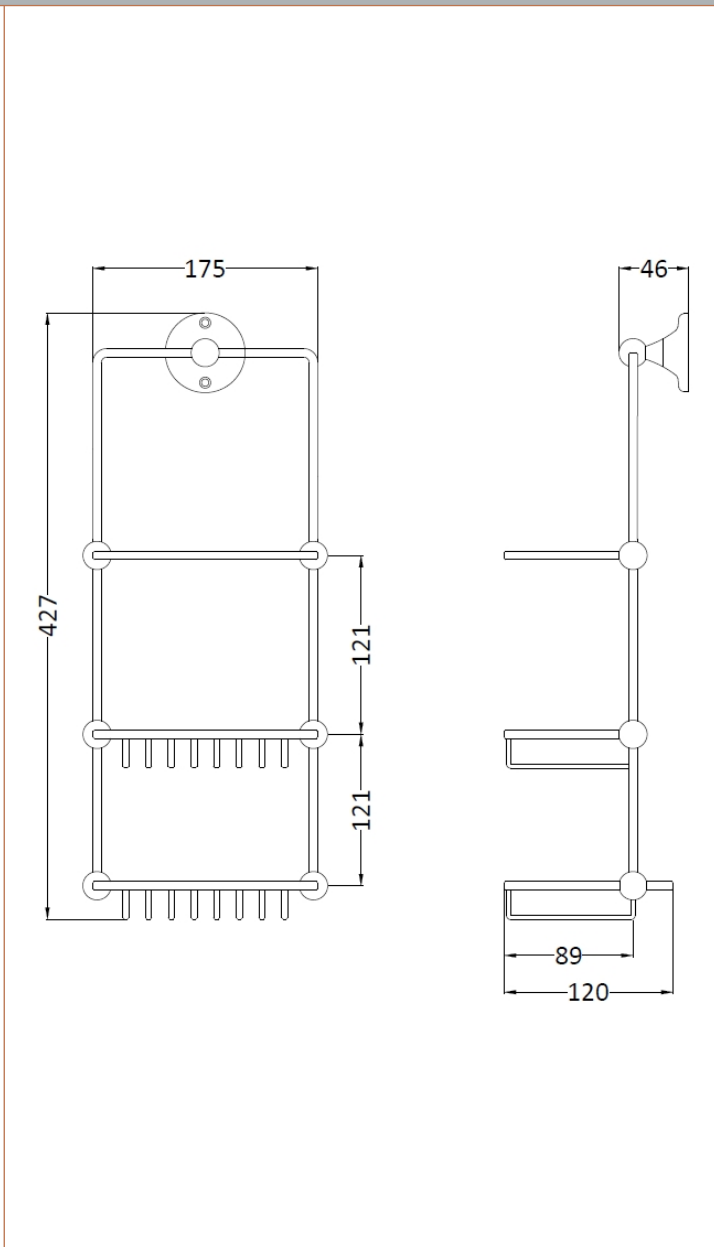

Sales Code: CMA035BG

Description: Victrion Shower Tidy

Product Dimensions	
Length (mm):	
Width (mm):	
Height (mm):	
Depth (mm):	
Nett Weight (kg):	1
Packaging Dimensions	
Height (mm):	415
Width (mm):	185
Depth (mm):	130
Gross Weight (kg):	1
Packaging Data	
Box Colour:	
Box Qty:	
Label Size:	x
Label Colour:	
Label Qty:	
Outer Box Dimensions (If Applicable)	
Height (mm):	
Width (mm):	
Length (mm):	
Depth (mm):	
Gross Weight (kg):	
Barcode:	5056462642673
Product Details	
Country of Origin:	United Kingdom
Fitting Instruction:	
CE & UKCA:	
Product Material:	
Heating Element Wattage:	
Colour/Finish:	
Product Diameter:	
Connection Size:	