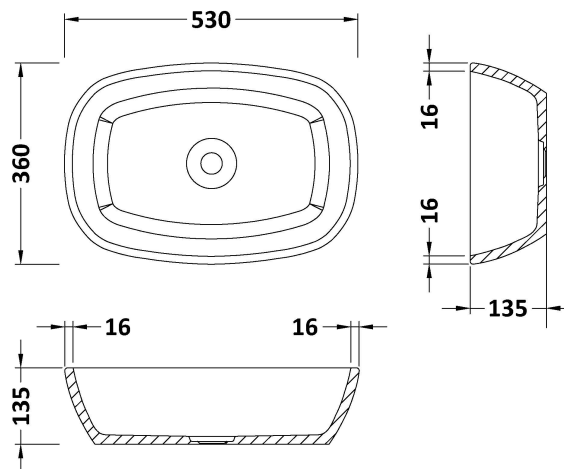

### Product Dimensions

Height (mm):	135
Width (mm):	530
Depth (mm):	360
Nett Weight (kg):	9

### Packaging Dimensions

Height (mm):	210
Width (mm):	400
Depth (mm):	550
Gross Weight (kg):	9

### Outer Box Dimensions (If Applicable)

Height (mm):	
Width (mm):	
Depth (mm):	
Gross Weight (kg):	
Barcode:	5056462607726

**Basins:** Tap Hole: Not Applicable Chain Stay Hole: No  
Template: Not Applicable Waste Type Req: Unslotted  
Overflow Inc: No Overflow Cover: No  
Inner Bowl Depth (mm): 115mm