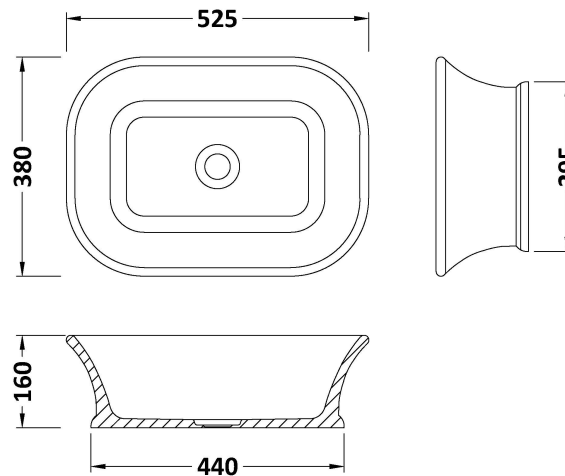

Sales Code: BAB135PG

Description: Magnus/Senator Basin 525 X 380

Product Dimensions

Height (mm):	160
Width (mm):	525
Depth (mm):	380
Nett Weight (kg):	11

Packaging Dimensions

Height (mm):	180
Width (mm):	420
Depth (mm):	550
Gross Weight (kg):	11

Packaging Data

Box Colour:	
Box Qty:	0
Label Size:	0 x 0
Label Colour:	
Label Qty:	0

Outer Box Dimensions (If Applicable)

Height (mm):	
Width (mm):	
Depth (mm):	
Gross Weight (kg):	
Barcode:	5056462606866

Product Details

Country of Origin:	South Africa
Fitting Instruction:	
Certification: CE & UKCA:	WRAS: N/A WRAS No: N/A
Product Material:	Solid Surface
Fixing Supplied:	No

Pans/Bidets: Trap Style: N/A Includes Seat: Not Applicable

Basins: Tap Hole: Not Applicable Chain Stay Hole: No
 Template: Not Applicable Waste Type Req: Unslotted
 Overflow Inc: No Overflow Cover: No
 Inner Bowl Depth (mm):