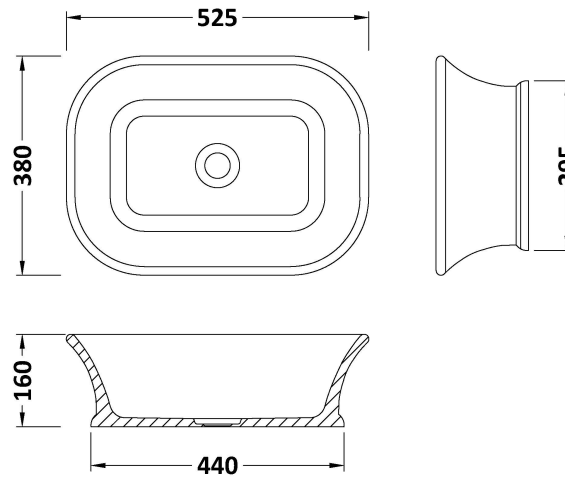

Sales Code: BAB135

Description: Magnus/Senator Basin 525 X 380

Product Dimensions

Height (mm):	160
Width (mm):	525
Depth (mm):	380
Nett Weight (kg):	11

Packaging Dimensions

Height (mm):	180
Width (mm):	420
Depth (mm):	550
Gross Weight (kg):	11

Packaging Data

Box Colour:	
Box Qty:	0
Label Size:	0 x 0
Label Colour:	
Label Qty:	0

Outer Box Dimensions (If Applicable)

Height (mm):	
Width (mm):	
Depth (mm):	
Gross Weight (kg):	
Barcode:	5056462606781

Product Details

Country of Origin:	South Africa	
Fitting Instruction:		
Certification: CE & UKCA:	WRAS: N/A	WRAS No: N/A
Product Material:	Solid Surface	
Fixing Supplied:	No	

Pans/Bidets: Trap Style: N/A Includes Seat: Not Applicable

Basins: Tap Hole: Not Applicable Chain Stay Hole: No
Template: Not Applicable Waste Type Req: Unslotted
Overflow Inc: No Overflow Cover: No
Inner Bowl Depth (mm):