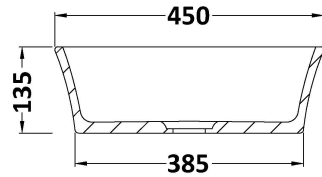

Sales Code: BAB120PG

Description: Delicata Basin 450 X 450

Product Dimensions

Height (mm):	135
Width (mm):	450
Depth (mm):	450
Nett Weight (kg):	8

Packaging Dimensions

Height (mm):	180
Width (mm):	480
Depth (mm):	460
Gross Weight (kg):	8

Packaging Data

Box Colour:	
Box Qty:	0
Label Size:	0 x 0
Label Colour:	
Label Qty:	0

Outer Box Dimensions (If Applicable)

Height (mm):	
Width (mm):	
Depth (mm):	
Gross Weight (kg):	
Barcode:	5056462607528