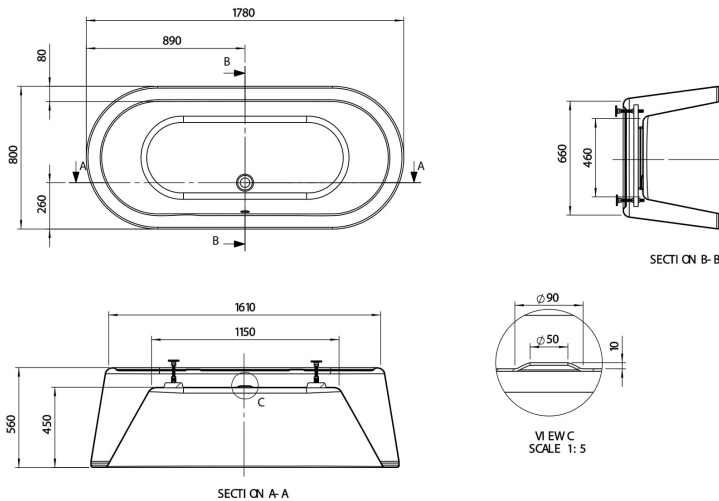

Sales Code: BAS040

Description: Plazia 1780 X 800 Bath (Waste Included)

Product Dimensions

Length (mm):	1780
Width (mm):	800
Depth (mm):	560
Nett Weight (kg):	45

Packaging Dimensions

Length (mm):	1980
Width (mm):	800
Depth (mm):	1200
Gross Weight (kg):	45

Packaging Data

Box Colour:	
Box Qty:	0
Label Size:	0 x 0
Label Colour:	
Label Qty:	0

Outer Box Dimensions (If Applicable)

Length (mm):	
Width (mm):	
Height (mm):	
Gross Weight (kg):	
Barcode:	5056462608204

Product Details

Country of Origin:	Hong Kong
Fitting Instruction:	
Certification:	FSC: No CE & UKCA:
Material Colour Reference:	European White
Product Material:	Acrylic
Material Thickness:	
Volume (Ltr):	230
Displaced Capacity:	160
Leg Set Included:	Legset Not Included
Waste Included:	Waste Included
Drilled/Undrilled:	Undrilled For Taps
Includes Grips:	No Grips Supplied
Embossed:	No
No of Tapholes:	None
Anti-Slip:	No