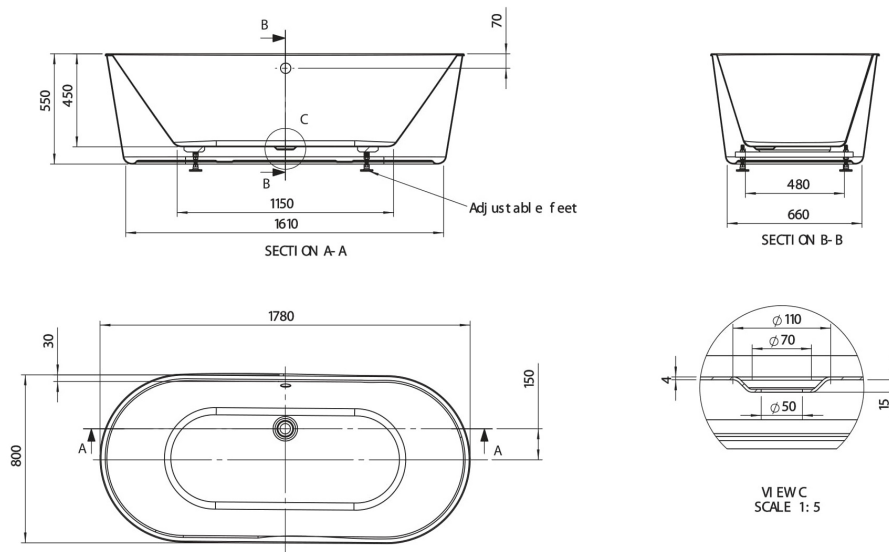

Sales Code: BAS010

Description: Viado 1780 X 800 Bath (Waste Included)

Product Dimensions

Length (mm):	0
Width (mm):	0
Depth (mm):	0
Nett Weight (kg):	51

Packaging Dimensions

Length (mm):	1780
Width (mm):	740
Depth (mm):	570
Gross Weight (kg):	51

Packaging Data

Box Colour:	
Box Qty:	0
Label Size:	0 x 0
Label Colour:	
Label Qty:	0

Outer Box Dimensions (If Applicable)

Length (mm):	
Width (mm):	
Height (mm):	
Gross Weight (kg):	
Barcode:	5056462608150

Product Details

Country of Origin:	Hong Kong
Fitting Instruction:	
Certification:	FSC: No CE & UKCA:
Material Colour Reference:	European White
Product Material:	
Material Thickness:	
Volume (Ltr):	
Displaced Capacity:	
Leg Set Included:	
Waste Included:	
Drilled/Undrilled:	
Includes Grips:	
Embossed:	
No of Tapholes:	
Anti-Slip:	