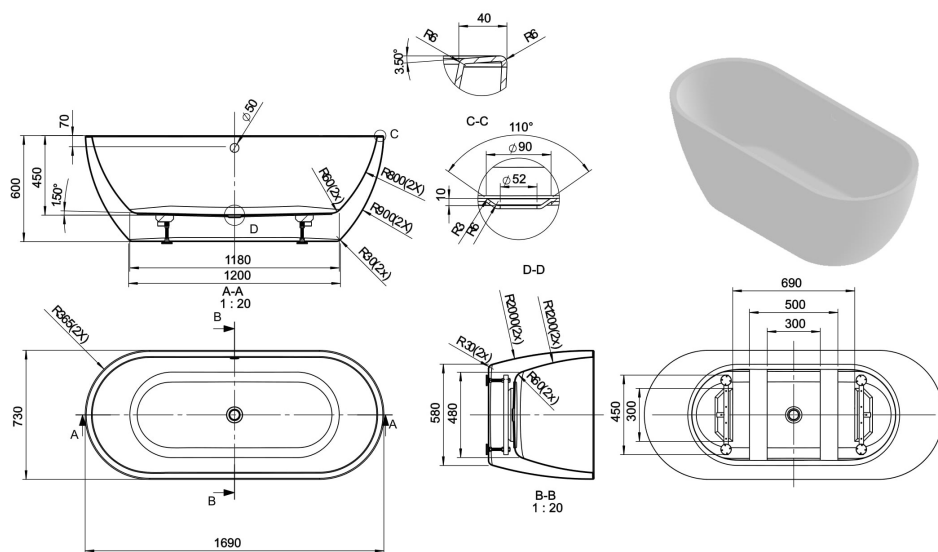

Sales Code: BAS007

Description: Viado 1680 X 740 Bath (Waste Included)

Product Dimensions

Length (mm):	0
Width (mm):	0
Depth (mm):	0
Nett Weight (kg):	52

Packaging Dimensions

Length (mm):	1680
Width (mm):	740
Depth (mm):	570
Gross Weight (kg):	52

Packaging Data

Box Colour:	
Box Qty:	0
Label Size:	0 x 0
Label Colour:	
Label Qty:	0

Outer Box Dimensions (If Applicable)

Length (mm):	
Width (mm):	
Height (mm):	
Gross Weight (kg):	
Barcode:	5056462608143

Product Details

Country of Origin:	Hong Kong
Fitting Instruction:	
Certification:	FSC: No CE & UKCA:
Material Colour Reference:	European White
Product Material:	
Material Thickness:	
Volume (Ltr):	
Displaced Capacity:	
Leg Set Included:	
Waste Included:	
Drilled/Undrilled:	
Includes Grips:	
Embossed:	
No of Tapholes:	
Anti-Slip:	