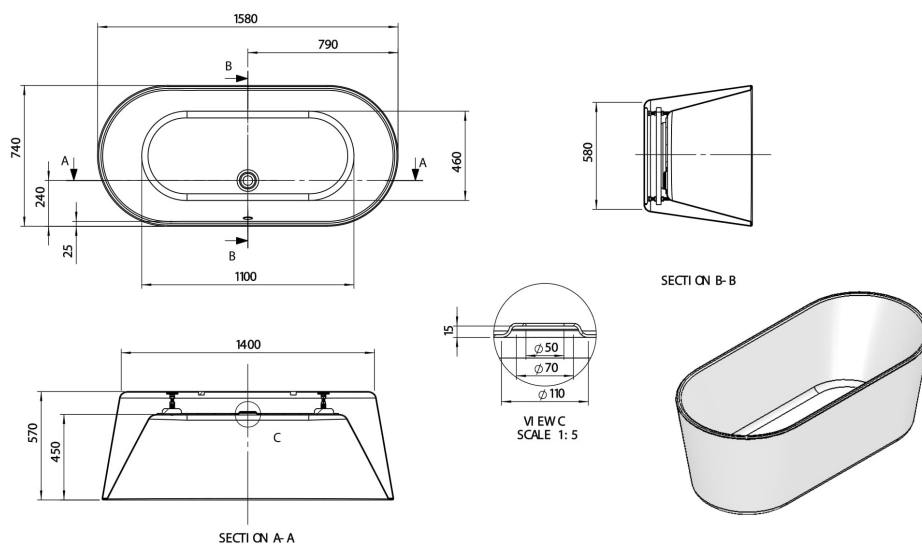

Sales Code: BAS005

Description: Viado 1580 X 740 Bath (Waste Included)

Product Dimensions

Length (mm):	1550
Width (mm):	740
Depth (mm):	570
Nett Weight (kg):	44

Packaging Dimensions

Length (mm):	1740
Width (mm):	800
Depth (mm):	1200
Gross Weight (kg):	44

Packaging Data

Box Colour:	
Box Qty:	0
Label Size:	0 x 0
Label Colour:	
Label Qty:	0

Outer Box Dimensions (If Applicable)

Length (mm):	
Width (mm):	
Height (mm):	
Gross Weight (kg):	
Barcode:	5056462608136

Product Details

Country of Origin:	Hong Kong
Fitting Instruction:	
Certification:	FSC: No CE & UKCA:
Material Colour Reference:	European White
Product Material:	Acrylic
Material Thickness:	
Volume (Ltr):	225
Displaced Capacity:	155
Leg Set Included:	Legset Not Included
Waste Included:	Waste Included
Drilled/Undrilled:	Undrilled For Taps
Includes Grips:	No Grips Supplied
Embossed:	No
No of Tapholes:	None
Anti-Slip:	No