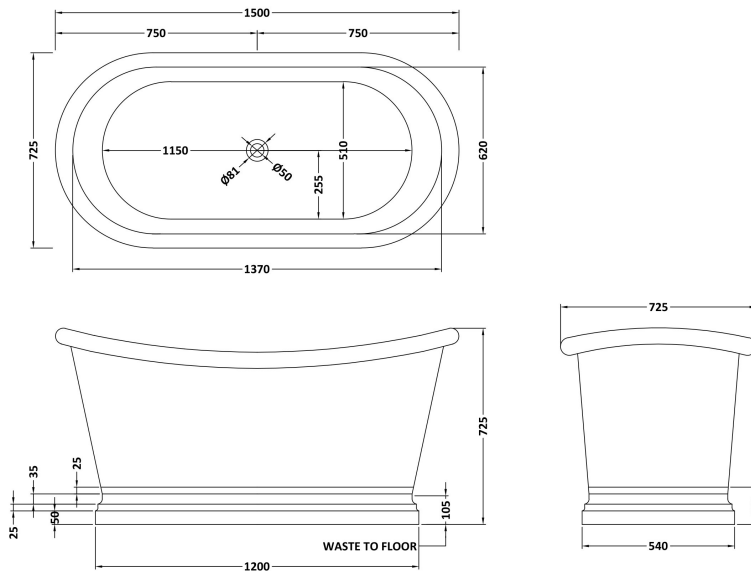

Sales Code: BAC035

Description: Bath W/Tin Outer & Tin Inner 1500

Product Dimensions

Length (mm):	1500
Width (mm):	725
Depth (mm):	725
Nett Weight (kg):	40

Packaging Dimensions

Length (mm):	1600
Width (mm):	820
Depth (mm):	800
Gross Weight (kg):	67.75

Packaging Data

Box Colour:	
Box Qty:	0
Label Size:	0 x 0
Label Colour:	
Label Qty:	0

Outer Box Dimensions (If Applicable)

Length (mm):	
Width (mm):	
Height (mm):	
Gross Weight (kg):	
Barcode:	5056211810704

Product Details

Country of Origin:	India
Fitting Instruction:	
Certification:	FSC: No CE & UKCA:
Material Colour Reference:	Not Applicable
Product Material:	Copper
Material Thickness:	
Volume (Ltr):	180L
Displaced Capacity:	110L
Leg Set Included:	Legset Not Included
Waste Included:	Waste Not Included
Drilled/Undrilled:	Undrilled For Taps
Includes Grips:	No Grips Supplied
Embossed:	No
No of Tapholes:	None
Anti-Slip:	No