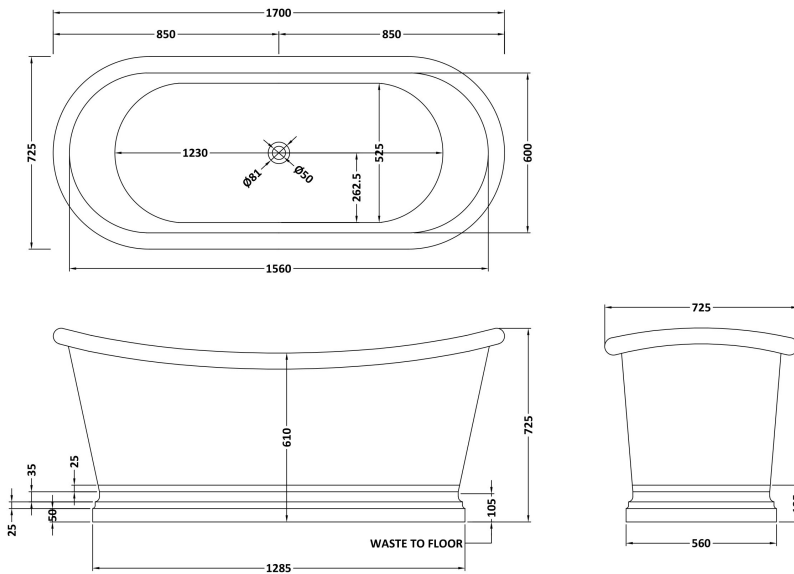

### Product Dimensions

Length (mm):	1700
Width (mm):	700
Depth (mm):	725
Nett Weight (kg):	44

### Packaging Dimensions

Length (mm):	1800
Width (mm):	820
Depth (mm):	800
Gross Weight (kg):	71.4

### Outer Box Dimensions (If Applicable)

Length (mm):	
Width (mm):	
Height (mm):	
Gross Weight (kg):	
Barcode:	5056211810667

### Product Details

Country of Origin:	India
Fitting Instruction:	
Certification:	FSC: No CE & UKCA:
Material Colour Reference:	Not Applicable
Product Material:	Copper
Material Thickness:	
Volume (Ltr):	190L
Displaced Capacity:	120L
Leg Set Included:	Legset Not Included
Waste Included:	Waste Not Included
Drilled/Undrilled:	Undrilled For Taps
Includes Grips:	No Grips Supplied
Embossed:	No
No of Tapholes:	None
Anti-Slip:	No