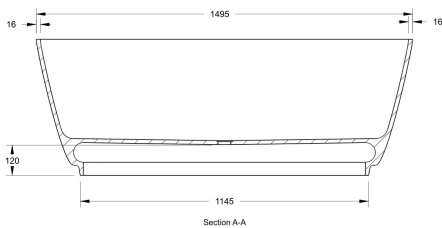

Sales Code: BAB075PG

Description: Divita Bath 1495 X 720 (No Waste)

Product Dimensions

Length (mm):	1495
Width (mm):	720
Depth (mm):	540
Nett Weight (kg):	82

Packaging Dimensions

Length (mm):	1495
Width (mm):	720
Depth (mm):	540
Gross Weight (kg):	82

Packaging Data

Box Colour:	
Box Qty:	0
Label Size:	0 x 0
Label Colour:	
Label Qty:	0

Outer Box Dimensions (If Applicable)

Length (mm):	
Width (mm):	
Height (mm):	
Gross Weight (kg):	
Barcode:	5056462608006

Product Details

Country of Origin:	South Africa
Fitting Instruction:	
Certification:	FSC: No CE & UKCA:
Material Colour Reference:	Powder Grey
Product Material:	Cian Solid Surface
Material Thickness:	16mm
Volume (Ltr):	150
Displaced Capacity:	80
Leg Set Included:	Legset Not Included
Waste Included:	Waste Not Included
Drilled/Undrilled:	Undrilled For Taps
Includes Grips:	No Grips Supplied
Embossed:	No
No of Tapholes:	None
Anti-Slip:	No