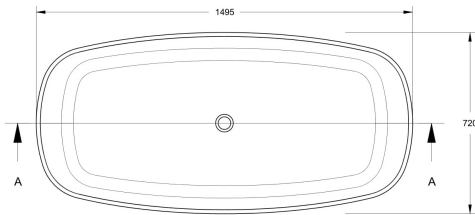

Sales Code: BAB075PG

Description: Divita Bath 1495 X 720 (No Waste)

Product Dimensions

Length (mm):	1495
Width (mm):	720
Depth (mm):	540
Nett Weight (kg):	82

Packaging Dimensions

Length (mm):	1495
Width (mm):	720
Depth (mm):	540
Gross Weight (kg):	82

Packaging Data

Box Colour:	
Box Qty:	0
Label Size:	0 x 0
Label Colour:	
Label Qty:	0

Outer Box Dimensions (If Applicable)

Length (mm):	
Width (mm):	
Height (mm):	
Gross Weight (kg):	
Barcode:	5056462608006

Product Details

Country of Origin:	South Africa
Fitting Instruction:	
Certification:	FSC: No CE & UKCA:
Material Colour Reference:	Powder Grey
Product Material:	Cian Solid Surface
Material Thickness:	16mm
Volume (Ltr):	150
Displaced Capacity:	80
Leg Set Included:	Legset Not Included
Waste Included:	Waste Not Included
Drilled/Undrilled:	Undrilled For Taps
Includes Grips:	No Grips Supplied
Embossed:	No
No of Tapholes:	None
Anti-Slip:	No