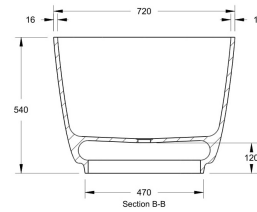

Sales Code: BAB075PG

Description: Divita Bath 1495 X 720 (No Waste)

Product Dimensions

Length (mm):	1495
Width (mm):	720
Depth (mm):	540
Nett Weight (kg):	82

Packaging Dimensions

Length (mm):	1495
Width (mm):	720
Depth (mm):	540
Gross Weight (kg):	82

Packaging Data

Box Colour:	
Box Qty:	0
Label Size:	0 x 0
Label Colour:	
Label Qty:	0

Outer Box Dimensions (If Applicable)

Length (mm):	
Width (mm):	
Height (mm):	
Gross Weight (kg):	
Barcode:	5056462608006

Product Details

Country of Origin:	South Africa
Fitting Instruction:	
Certification:	FSC: No CE & UKCA:
Material Colour Reference:	Powder Grey
Product Material:	Cian Solid Surface
Material Thickness:	16mm
Volume (Ltr):	150
Displaced Capacity:	80
Leg Set Included:	Legset Not Included
Waste Included:	Waste Not Included
Drilled/Undrilled:	Undrilled For Taps
Includes Grips:	No Grips Supplied
Embossed:	No
No of Tapholes:	None
Anti-Slip:	No