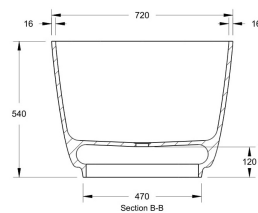

Sales Code: BAB074

Description: Divita Bath 1495 X 720 (No Waste)

Product Dimensions

Length (mm):	1495
Width (mm):	720
Depth (mm):	540
Nett Weight (kg):	82

Packaging Dimensions

Length (mm):	1495
Width (mm):	720
Depth (mm):	540
Gross Weight (kg):	82

Packaging Data

Box Colour:	
Box Qty:	0
Label Size:	0 x 0
Label Colour:	
Label Qty:	0

Outer Box Dimensions (If Applicable)

Length (mm):	
Width (mm):	
Height (mm):	
Gross Weight (kg):	
Barcode:	5056462607917

Product Details

Country of Origin:	South Africa
Fitting Instruction:	
Certification:	FSC: No CE & UKCA:
Material Colour Reference:	Matt White
Product Material:	Cian Solid Surface
Material Thickness:	16mm
Volume (Ltr):	150
Displaced Capacity:	80
Leg Set Included:	Legset Not Included
Waste Included:	Waste Not Included
Drilled/Undrilled:	Undrilled For Taps
Includes Grips:	No Grips Supplied
Embossed:	No
No of Tapholes:	None
Anti-Slip:	No