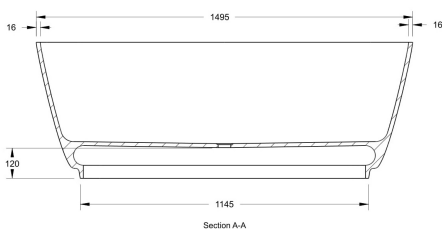

Sales Code: BAB074

Description: Divita Bath 1495 X 720 (No Waste)

Product Dimensions

Length (mm):	1495
Width (mm):	720
Depth (mm):	540
Nett Weight (kg):	82

Packaging Dimensions

Length (mm):	1495
Width (mm):	720
Depth (mm):	540
Gross Weight (kg):	82

Packaging Data

Box Colour:	
Box Qty:	0
Label Size:	0 x 0
Label Colour:	
Label Qty:	0

Outer Box Dimensions (If Applicable)

Length (mm):	
Width (mm):	
Height (mm):	
Gross Weight (kg):	
Barcode:	5056462607917

Product Details

Country of Origin:	South Africa
Fitting Instruction:	
Certification:	FSC: No CE & UKCA:
Material Colour Reference:	Matt White
Product Material:	Cian Solid Surface
Material Thickness:	16mm
Volume (Ltr):	150
Displaced Capacity:	80
Leg Set Included:	Legset Not Included
Waste Included:	Waste Not Included
Drilled/Undrilled:	Undrilled For Taps
Includes Grips:	No Grips Supplied
Embossed:	No
No of Tapholes:	None
Anti-Slip:	No