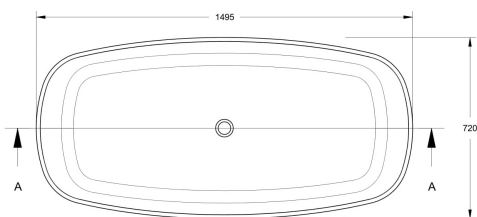

Sales Code: BAB074

Description: Divita Bath 1495 X 720 (No Waste)

Product Dimensions

Length (mm):	1495
Width (mm):	720
Depth (mm):	540
Nett Weight (kg):	82

Packaging Dimensions

Length (mm):	1495
Width (mm):	720
Depth (mm):	540
Gross Weight (kg):	82

Packaging Data

Box Colour:	
Box Qty:	0
Label Size:	0 x 0
Label Colour:	
Label Qty:	0

Outer Box Dimensions (If Applicable)

Length (mm):	
Width (mm):	
Height (mm):	
Gross Weight (kg):	
Barcode:	5056462607917

Product Details

Country of Origin:	South Africa
Fitting Instruction:	
Certification:	FSC: No CE & UKCA:
Material Colour Reference:	Matt White
Product Material:	Cian Solid Surface
Material Thickness:	16mm
Volume (Ltr):	150
Displaced Capacity:	80
Leg Set Included:	Legset Not Included
Waste Included:	Waste Not Included
Drilled/Undrilled:	Undrilled For Taps
Includes Grips:	No Grips Supplied
Embossed:	No
No of Tapholes:	None
Anti-Slip:	No