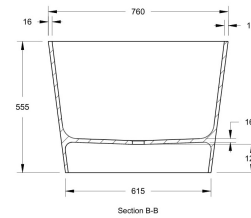

**Sales Code:** BAB073PG

**Description:** Sorpresa Bath 1510 X 760 (No Waste)

**Product Dimensions**

|                   |      |
|-------------------|------|
| Length (mm):      | 1510 |
| Width (mm):       | 760  |
| Depth (mm):       | 555  |
| Nett Weight (kg): | 73   |

**Packaging Dimensions**

|                    |      |
|--------------------|------|
| Length (mm):       | 1510 |
| Width (mm):        | 760  |
| Depth (mm):        | 555  |
| Gross Weight (kg): | 73   |

**Packaging Data**

|               |       |
|---------------|-------|
| Box Colour:   |       |
| Box Qty:      | 0     |
| Label Size:   | 0 x 0 |
| Label Colour: |       |
| Label Qty:    | 0     |

**Outer Box Dimensions (If Applicable)**

|                    |               |
|--------------------|---------------|
| Length (mm):       |               |
| Width (mm):        |               |
| Height (mm):       |               |
| Gross Weight (kg): |               |
| Barcode:           | 5056462608105 |