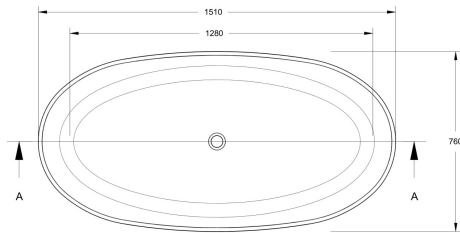

**Sales Code:** BAB073PG

**Description:** Sorpresa Bath 1510 X 760 (No Waste)

**Product Dimensions**

|                   |      |
|-------------------|------|
| Length (mm):      | 1510 |
| Width (mm):       | 760  |
| Depth (mm):       | 555  |
| Nett Weight (kg): | 73   |

**Packaging Dimensions**

|                    |      |
|--------------------|------|
| Length (mm):       | 1510 |
| Width (mm):        | 760  |
| Depth (mm):        | 555  |
| Gross Weight (kg): | 73   |

**Packaging Data**

|               |       |
|---------------|-------|
| Box Colour:   |       |
| Box Qty:      | 0     |
| Label Size:   | 0 x 0 |
| Label Colour: |       |
| Label Qty:    | 0     |

**Outer Box Dimensions (If Applicable)**

|                    |               |
|--------------------|---------------|
| Length (mm):       |               |
| Width (mm):        |               |
| Height (mm):       |               |
| Gross Weight (kg): |               |
| Barcode:           | 5056462608105 |