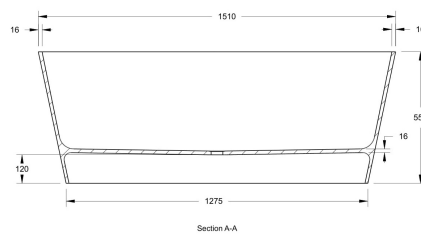

**Sales Code:** BAB073PG

**Description:** Sorpresa Bath 1510 X 760 (No Waste)

**Product Dimensions**

|                   |      |
|-------------------|------|
| Length (mm):      | 1510 |
| Width (mm):       | 760  |
| Depth (mm):       | 555  |
| Nett Weight (kg): | 73   |

**Packaging Dimensions**

|                    |      |
|--------------------|------|
| Length (mm):       | 1510 |
| Width (mm):        | 760  |
| Depth (mm):        | 555  |
| Gross Weight (kg): | 73   |

**Packaging Data**

|               |       |
|---------------|-------|
| Box Colour:   |       |
| Box Qty:      | 0     |
| Label Size:   | 0 x 0 |
| Label Colour: |       |
| Label Qty:    | 0     |

**Outer Box Dimensions (If Applicable)**

|                    |               |
|--------------------|---------------|
| Length (mm):       |               |
| Width (mm):        |               |
| Height (mm):       |               |
| Gross Weight (kg): |               |
| Barcode:           | 5056462608105 |