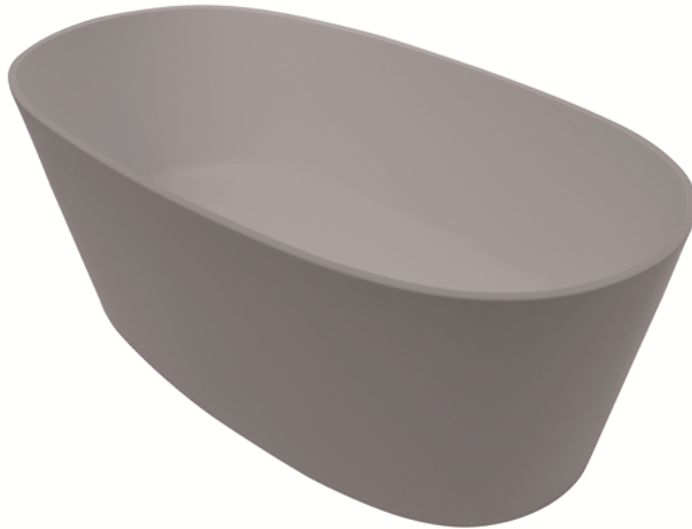

**Sales Code:** BAB073PG

**Description:** Sorpresa Bath 1510 X 760 (No Waste)

**Product Dimensions**

|                   |      |
|-------------------|------|
| Length (mm):      | 1510 |
| Width (mm):       | 760  |
| Depth (mm):       | 555  |
| Nett Weight (kg): | 73   |

**Product Details**

|                            |                     |
|----------------------------|---------------------|
| Country of Origin:         | South Africa        |
| Fitting Instruction:       |                     |
| Certification:             | FSC: No CE & UKCA:  |
| Material Colour Reference: | Powder Grey         |
| Product Material:          | Cian Solid Surface  |
| Material Thickness:        |                     |
| Volume (Ltr):              | 170                 |
| Displaced Capacity:        | 100                 |
| Leg Set Included:          | Legset Not Included |
| Waste Included:            | Waste Not Included  |
| Drilled/Undrilled:         | Undrilled For Taps  |
| Includes Grips:            | No Grips Supplied   |
| Embossed:                  | No                  |
| No of Tapholes:            | None                |
| Anti-Slip:                 | No                  |