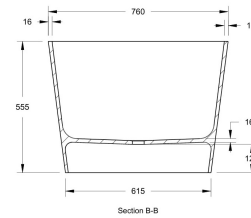

Sales Code: BAB073

Description: Sorpresa Bath 1510 X 760 (No Waste)

Product Dimensions

Length (mm):	1510
Width (mm):	760
Depth (mm):	555
Nett Weight (kg):	73

Packaging Dimensions

Length (mm):	1510
Width (mm):	760
Depth (mm):	555
Gross Weight (kg):	73

Packaging Data

Box Colour:	
Box Qty:	0
Label Size:	0 x 0
Label Colour:	
Label Qty:	0

Outer Box Dimensions (If Applicable)

Length (mm):	
Width (mm):	
Height (mm):	
Gross Weight (kg):	
Barcode:	5056462608020

Product Details

Country of Origin:	South Africa
Fitting Instruction:	
Certification:	FSC: No CE & UKCA:
Material Colour Reference:	Polished White
Product Material:	Cian Solid Surface
Material Thickness:	
Volume (Ltr):	170
Displaced Capacity:	100
Leg Set Included:	Legset Not Included
Waste Included:	Waste Not Included
Drilled/Undrilled:	Undrilled For Taps
Includes Grips:	No Grips Supplied
Embossed:	No
No of Tapholes:	None
Anti-Slip:	No