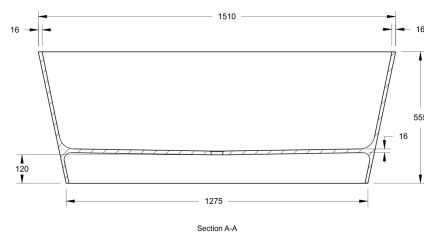

Sales Code: BAB073

Description: Sorpresa Bath 1510 X 760 (No Waste)

Product Dimensions

Length (mm):	1510
Width (mm):	760
Depth (mm):	555
Nett Weight (kg):	73

Packaging Dimensions

Length (mm):	1510
Width (mm):	760
Depth (mm):	555
Gross Weight (kg):	73

Packaging Data

Box Colour:	
Box Qty:	0
Label Size:	0 x 0
Label Colour:	
Label Qty:	0

Outer Box Dimensions (If Applicable)

Length (mm):	
Width (mm):	
Height (mm):	
Gross Weight (kg):	
Barcode:	5056462608020

Product Details

Country of Origin:	South Africa
Fitting Instruction:	
Certification:	FSC: No CE & UKCA:
Material Colour Reference:	Polished White
Product Material:	Cian Solid Surface
Material Thickness:	
Volume (Ltr):	170
Displaced Capacity:	100
Leg Set Included:	Legset Not Included
Waste Included:	Waste Not Included
Drilled/Undrilled:	Undrilled For Taps
Includes Grips:	No Grips Supplied
Embossed:	No
No of Tapholes:	None
Anti-Slip:	No