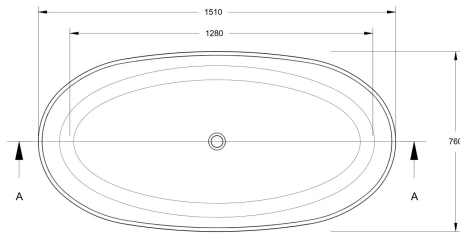

Sales Code: BAB073

Description: Sorpresa Bath 1510 X 760 (No Waste)

Product Dimensions

Length (mm):	1510
Width (mm):	760
Depth (mm):	555
Nett Weight (kg):	73

Packaging Dimensions

Length (mm):	1510
Width (mm):	760
Depth (mm):	555
Gross Weight (kg):	73

Packaging Data

Box Colour:	
Box Qty:	0
Label Size:	0 x 0
Label Colour:	
Label Qty:	0

Outer Box Dimensions (If Applicable)

Length (mm):	
Width (mm):	
Height (mm):	
Gross Weight (kg):	
Barcode:	5056462608020

Product Details

Country of Origin:	South Africa
Fitting Instruction:	
Certification:	FSC: No CE & UKCA:
Material Colour Reference:	Polished White
Product Material:	Cian Solid Surface
Material Thickness:	
Volume (Ltr):	170
Displaced Capacity:	100
Leg Set Included:	Legset Not Included
Waste Included:	Waste Not Included
Drilled/Undrilled:	Undrilled For Taps
Includes Grips:	No Grips Supplied
Embossed:	No
No of Tapholes:	None
Anti-Slip:	No