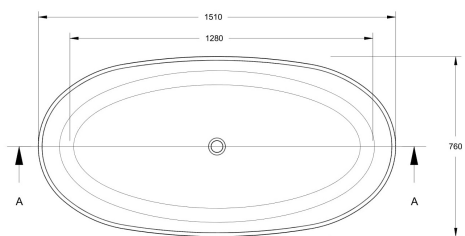

Sales Code: BAB072

Description: Sorpresa Bath 1510 X 760 (No Waste)

Product Dimensions

Length (mm):	1510
Width (mm):	760
Depth (mm):	555
Nett Weight (kg):	73

Packaging Dimensions

Length (mm):	1510
Width (mm):	760
Depth (mm):	555
Gross Weight (kg):	73

Packaging Data

Box Colour:	
Box Qty:	0
Label Size:	0 x 0
Label Colour:	
Label Qty:	0

Outer Box Dimensions (If Applicable)

Length (mm):	
Width (mm):	
Height (mm):	
Gross Weight (kg):	
Barcode:	5056462608013

Product Details

Country of Origin:	South Africa
Fitting Instruction:	
Certification:	FSC: No CE & UKCA:
Material Colour Reference:	Matt White
Product Material:	Cian Solid Surface
Material Thickness:	
Volume (Ltr):	170
Displaced Capacity:	100
Leg Set Included:	Legset Not Included
Waste Included:	Waste Not Included
Drilled/Undrilled:	Undrilled For Taps
Includes Grips:	No Grips Supplied
Embossed:	No
No of Tapholes:	None
Anti-Slip:	No