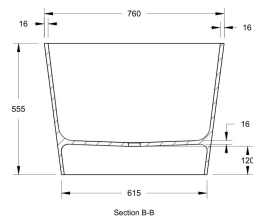

Sales Code: BAB072

Description: Sorpresa Bath 1510 X 760 (No Waste)

Product Dimensions

Length (mm):	1510
Width (mm):	760
Depth (mm):	555
Nett Weight (kg):	73

Packaging Dimensions

Length (mm):	1510
Width (mm):	760
Depth (mm):	555
Gross Weight (kg):	73

Packaging Data

Box Colour:	
Box Qty:	0
Label Size:	0 x 0
Label Colour:	
Label Qty:	0

Outer Box Dimensions (If Applicable)

Length (mm):	
Width (mm):	
Height (mm):	
Gross Weight (kg):	
Barcode:	5056462608013

Product Details

Country of Origin:	South Africa
Fitting Instruction:	
Certification:	FSC: No CE & UKCA:
Material Colour Reference:	Matt White
Product Material:	Cian Solid Surface
Material Thickness:	
Volume (Ltr):	170
Displaced Capacity:	100
Leg Set Included:	Legset Not Included
Waste Included:	Waste Not Included
Drilled/Undrilled:	Undrilled For Taps
Includes Grips:	No Grips Supplied
Embossed:	No
No of Tapholes:	None
Anti-Slip:	No