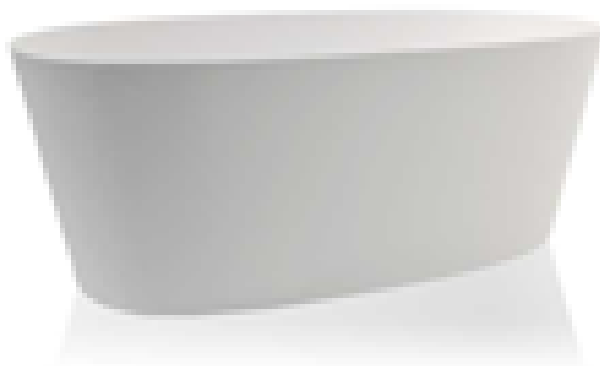

Sales Code: BAB072

Description: Sorpresa Bath 1510 X 760 (No Waste)

Product Dimensions

Length (mm):	1510
Width (mm):	760
Depth (mm):	555
Nett Weight (kg):	73

Packaging Dimensions

Length (mm):	1510
Width (mm):	760
Depth (mm):	555
Gross Weight (kg):	73

Product Details

Country of Origin:	South Africa
Fitting Instruction:	
Certification:	FSC: No CE & UKCA:
Material Colour Reference:	Matt White
Product Material:	Cian Solid Surface
Material Thickness:	
Volume (Ltr):	170
Displaced Capacity:	100
Leg Set Included:	Legset Not Included
Waste Included:	Waste Not Included
Drilled/Undrilled:	Undrilled For Taps
Includes Grips:	No Grips Supplied
Embossed:	No
No of Tapholes:	None
Anti-Slip:	No