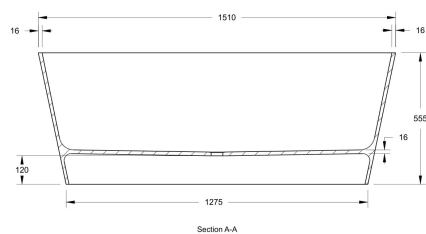

Sales Code: BAB072

Description: Sorpresa Bath 1510 X 760 (No Waste)

Product Dimensions

Length (mm):	1510
Width (mm):	760
Depth (mm):	555
Nett Weight (kg):	73

Packaging Dimensions

Length (mm):	1510
Width (mm):	760
Depth (mm):	555
Gross Weight (kg):	73

Packaging Data

Box Colour:	
Box Qty:	0
Label Size:	0 x 0
Label Colour:	
Label Qty:	0

Outer Box Dimensions (If Applicable)

Length (mm):	
Width (mm):	
Height (mm):	
Gross Weight (kg):	
Barcode:	5056462608013

Product Details

Country of Origin:	South Africa
Fitting Instruction:	
Certification:	FSC: No CE & UKCA:
Material Colour Reference:	Matt White
Product Material:	Cian Solid Surface
Material Thickness:	
Volume (Ltr):	170
Displaced Capacity:	100
Leg Set Included:	Legset Not Included
Waste Included:	Waste Not Included
Drilled/Undrilled:	Undrilled For Taps
Includes Grips:	No Grips Supplied
Embossed:	No
No of Tapholes:	None
Anti-Slip:	No