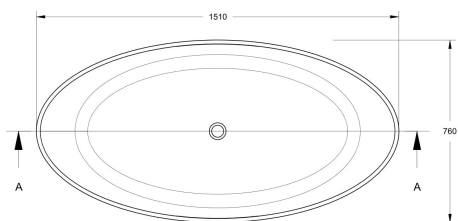

Sales Code: BAB071

Description: Esseta Bath 1510 X 760 (No Waste)

Product Dimensions

Length (mm):	1510
Width (mm):	760
Depth (mm):	550
Nett Weight (kg):	75

Packaging Dimensions

Length (mm):	1510
Width (mm):	760
Depth (mm):	550
Gross Weight (kg):	75

Packaging Data

Box Colour:	
Box Qty:	0
Label Size:	0 x 0
Label Colour:	
Label Qty:	0

Outer Box Dimensions (If Applicable)

Length (mm):	
Width (mm):	
Height (mm):	
Gross Weight (kg):	
Barcode:	5056462607825

Product Details

Country of Origin:	South Africa
Fitting Instruction:	
Certification:	FSC: No CE & UKCA:
Material Colour Reference:	Polished White
Product Material:	Cian Solid Surface
Material Thickness:	16mm
Volume (Ltr):	170
Displaced Capacity:	100
Leg Set Included:	Legset Not Included
Waste Included:	Waste Not Included
Drilled/Undrilled:	Undrilled For Taps
Includes Grips:	No Grips Supplied
Embossed:	No
No of Tapholes:	None
Anti-Slip:	No