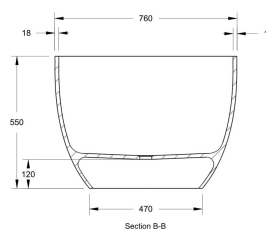

Sales Code: BAB071

Description: Esseta Bath 1510 X 760 (No Waste)

Product Dimensions

Length (mm):	1510
Width (mm):	760
Depth (mm):	550
Nett Weight (kg):	75

Packaging Dimensions

Length (mm):	1510
Width (mm):	760
Depth (mm):	550
Gross Weight (kg):	75

Packaging Data

Box Colour:	
Box Qty:	0
Label Size:	0 x 0
Label Colour:	
Label Qty:	0

Outer Box Dimensions (If Applicable)

Length (mm):	
Width (mm):	
Height (mm):	
Gross Weight (kg):	
Barcode:	5056462607825

Product Details

Country of Origin:	South Africa
Fitting Instruction:	
Certification:	FSC: No CE & UKCA:
Material Colour Reference:	Polished White
Product Material:	Cian Solid Surface
Material Thickness:	16mm
Volume (Ltr):	170
Displaced Capacity:	100
Leg Set Included:	Legset Not Included
Waste Included:	Waste Not Included
Drilled/Undrilled:	Undrilled For Taps
Includes Grips:	No Grips Supplied
Embossed:	No
No of Tapholes:	None
Anti-Slip:	No