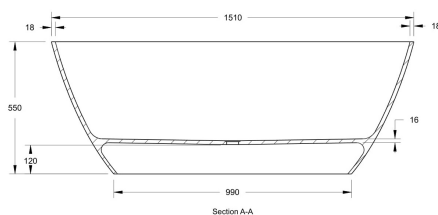

Sales Code: BAB071

Description: Esseta Bath 1510 X 760 (No Waste)

Product Dimensions

Length (mm):	1510
Width (mm):	760
Depth (mm):	550
Nett Weight (kg):	75

Packaging Dimensions

Length (mm):	1510
Width (mm):	760
Depth (mm):	550
Gross Weight (kg):	75

Packaging Data

Box Colour:	
Box Qty:	0
Label Size:	0 x 0
Label Colour:	
Label Qty:	0

Outer Box Dimensions (If Applicable)

Length (mm):	
Width (mm):	
Height (mm):	
Gross Weight (kg):	
Barcode:	5056462607825

Product Details

Country of Origin:	South Africa
Fitting Instruction:	
Certification:	FSC: No CE & UKCA:
Material Colour Reference:	Polished White
Product Material:	Cian Solid Surface
Material Thickness:	16mm
Volume (Ltr):	170
Displaced Capacity:	100
Leg Set Included:	Legset Not Included
Waste Included:	Waste Not Included
Drilled/Undrilled:	Undrilled For Taps
Includes Grips:	No Grips Supplied
Embossed:	No
No of Tapholes:	None
Anti-Slip:	No