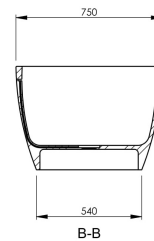

Sales Code: BAB064PG

Description: Vive Bath 1610 X 750 (No Waste)

Product Dimensions

Length (mm):	1610
Width (mm):	750
Depth (mm):	530
Nett Weight (kg):	105

Packaging Dimensions

Length (mm):	1610
Width (mm):	750
Depth (mm):	530
Gross Weight (kg):	105

Packaging Data

Box Colour:	
Box Qty:	0
Label Size:	0 x 0
Label Colour:	
Label Qty:	0

Outer Box Dimensions (If Applicable)

Length (mm):	
Width (mm):	
Height (mm):	
Gross Weight (kg):	
Barcode:	5056462607719

Product Details

Country of Origin:	South Africa
Fitting Instruction:	
Certification:	FSC: No CE & UKCA:
Material Colour Reference:	Powder Grey
Product Material:	Cian Solid Surface
Material Thickness:	32mm
Volume (Ltr):	180
Displaced Capacity:	110
Leg Set Included:	Legset Not Included
Waste Included:	Waste Not Included
Drilled/Undrilled:	Undrilled For Taps
Includes Grips:	No Grips Supplied
Embossed:	No
No of Tapholes:	None
Anti-Slip:	No