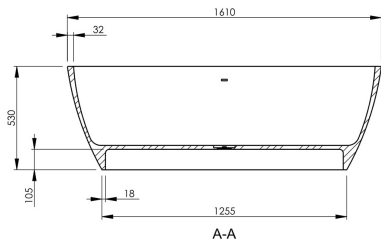

Sales Code: BAB064PG

Description: Vive Bath 1610 X 750 (No Waste)

Product Dimensions

Length (mm):	1610
Width (mm):	750
Depth (mm):	530
Nett Weight (kg):	105

Packaging Dimensions

Length (mm):	1610
Width (mm):	750
Depth (mm):	530
Gross Weight (kg):	105

Packaging Data

Box Colour:	
Box Qty:	0
Label Size:	0 x 0
Label Colour:	
Label Qty:	0

Outer Box Dimensions (If Applicable)

Length (mm):	
Width (mm):	
Height (mm):	
Gross Weight (kg):	
Barcode:	5056462607719

Product Details

Country of Origin:	South Africa
Fitting Instruction:	
Certification:	FSC: No CE & UKCA:
Material Colour Reference:	Powder Grey
Product Material:	Cian Solid Surface
Material Thickness:	32mm
Volume (Ltr):	180
Displaced Capacity:	110
Leg Set Included:	Legset Not Included
Waste Included:	Waste Not Included
Drilled/Undrilled:	Undrilled For Taps
Includes Grips:	No Grips Supplied
Embossed:	No
No of Tapholes:	None
Anti-Slip:	No