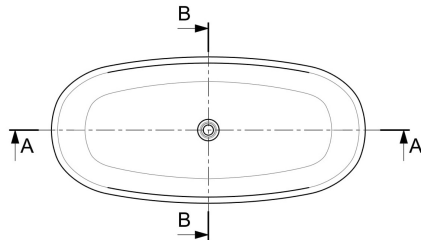

Sales Code: BAB064PG

Description: Vive Bath 1610 X 750 (No Waste)

Product Dimensions

Length (mm):	1610
Width (mm):	750
Depth (mm):	530
Nett Weight (kg):	105

Packaging Dimensions

Length (mm):	1610
Width (mm):	750
Depth (mm):	530
Gross Weight (kg):	105

Packaging Data

Box Colour:	
Box Qty:	0
Label Size:	0 x 0
Label Colour:	
Label Qty:	0

Outer Box Dimensions (If Applicable)

Length (mm):	
Width (mm):	
Height (mm):	
Gross Weight (kg):	
Barcode:	5056462607719

Product Details

Country of Origin:	South Africa
Fitting Instruction:	
Certification:	FSC: No CE & UKCA:
Material Colour Reference:	Powder Grey
Product Material:	Cian Solid Surface
Material Thickness:	32mm
Volume (Ltr):	180
Displaced Capacity:	110
Leg Set Included:	Legset Not Included
Waste Included:	Waste Not Included
Drilled/Undrilled:	Undrilled For Taps
Includes Grips:	No Grips Supplied
Embossed:	No
No of Tapholes:	None
Anti-Slip:	No