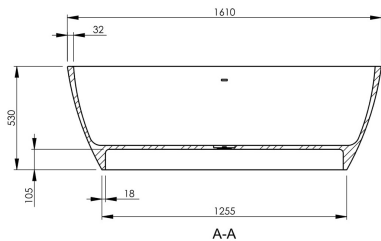

**Sales Code:** BAB064

**Description:** Vive Bath 1610 X 750 (No Waste)

**Product Dimensions**

Length (mm):	1610
Width (mm):	750
Depth (mm):	530
Nett Weight (kg):	105

**Packaging Dimensions**

Length (mm):	1610
Width (mm):	750
Depth (mm):	530
Gross Weight (kg):	105

**Packaging Data**

Box Colour:	
Box Qty:	0
Label Size:	0 x 0
Label Colour:	
Label Qty:	0

**Outer Box Dimensions (If Applicable)**

Length (mm):	
Width (mm):	
Height (mm):	
Gross Weight (kg):	
Barcode:	5056462607627

**Product Details**

Country of Origin:	South Africa
Fitting Instruction:	
Certification:	FSC: No CE & UKCA:
Material Colour Reference:	Polished White
Product Material:	Cian Solid Surface
Material Thickness:	32mm
Volume (Ltr):	180
Displaced Capacity:	110
Leg Set Included:	Legset Not Included
Waste Included:	Waste Not Included
Drilled/Undrilled:	Undrilled For Taps
Includes Grips:	No Grips Supplied
Embossed:	No
No of Tapholes:	None
Anti-Slip:	No