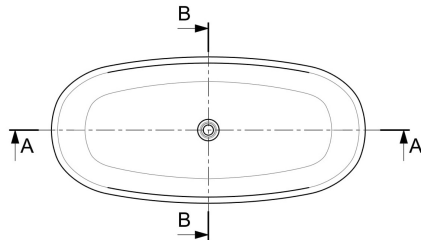

**Sales Code:** BAB064

**Description:** Vive Bath 1610 X 750 (No Waste)

**Product Dimensions**

Length (mm):	1610
Width (mm):	750
Depth (mm):	530
Nett Weight (kg):	105

**Packaging Dimensions**

Length (mm):	1610
Width (mm):	750
Depth (mm):	530
Gross Weight (kg):	105

**Packaging Data**

Box Colour:	
Box Qty:	0
Label Size:	0 x 0
Label Colour:	
Label Qty:	0

**Outer Box Dimensions (If Applicable)**

Length (mm):	
Width (mm):	
Height (mm):	
Gross Weight (kg):	
Barcode:	5056462607627

**Product Details**

Country of Origin:	South Africa
Fitting Instruction:	
Certification:	FSC: No CE & UKCA:
Material Colour Reference:	Polished White
Product Material:	Cian Solid Surface
Material Thickness:	32mm
Volume (Ltr):	180
Displaced Capacity:	110
Leg Set Included:	Legset Not Included
Waste Included:	Waste Not Included
Drilled/Undrilled:	Undrilled For Taps
Includes Grips:	No Grips Supplied
Embossed:	No
No of Tapholes:	None
Anti-Slip:	No