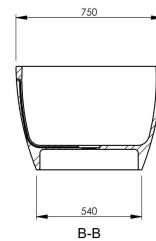

**Sales Code:** BAB064

**Description:** Vive Bath 1610 X 750 (No Waste)

**Product Dimensions**

Length (mm):	1610
Width (mm):	750
Depth (mm):	530
Nett Weight (kg):	105

**Packaging Dimensions**

Length (mm):	1610
Width (mm):	750
Depth (mm):	530
Gross Weight (kg):	105

**Packaging Data**

Box Colour:	
Box Qty:	0
Label Size:	0 x 0
Label Colour:	
Label Qty:	0

**Outer Box Dimensions (If Applicable)**

Length (mm):	
Width (mm):	
Height (mm):	
Gross Weight (kg):	
Barcode:	5056462607627

**Product Details**

Country of Origin:	South Africa
Fitting Instruction:	
Certification:	FSC: No CE & UKCA:
Material Colour Reference:	Polished White
Product Material:	Cian Solid Surface
Material Thickness:	32mm
Volume (Ltr):	180
Displaced Capacity:	110
Leg Set Included:	Legset Not Included
Waste Included:	Waste Not Included
Drilled/Undrilled:	Undrilled For Taps
Includes Grips:	No Grips Supplied
Embossed:	No
No of Tapholes:	None
Anti-Slip:	No