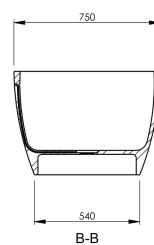

### Product Dimensions

Length (mm):	1610
Width (mm):	750
Depth (mm):	530
Nett Weight (kg):	105

### Packaging Dimensions

Length (mm):	1610
Width (mm):	750
Depth (mm):	530
Gross Weight (kg):	105

### Outer Box Dimensions (If Applicable)

Length (mm):	
Width (mm):	
Height (mm):	
Gross Weight (kg):	
Barcode:	5056462607634

### Product Details

Country of Origin:	South Africa
Fitting Instruction:	No
Certification:	FSC: No CE & UKCA:
Material Colour Reference:	Matt White
Product Material:	Cian Solid Surface
Material Thickness:	32mm
Volume (Ltr):	180
Displaced Capacity:	110
Leg Set Included:	Legset Not Included
Waste Included:	Waste Not Included
Drilled/Undrilled:	Undrilled For Taps
Includes Grips:	No Grips Supplied
Embossed:	No
No of Tapholes:	None
Anti-Slip:	No