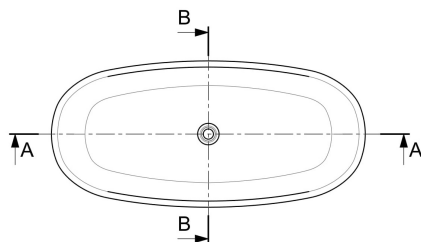

### Product Dimensions

Length (mm):	1610
Width (mm):	750
Depth (mm):	530
Nett Weight (kg):	105

### Packaging Dimensions

Length (mm):	1610
Width (mm):	750
Depth (mm):	530
Gross Weight (kg):	105

### Outer Box Dimensions (If Applicable)

Length (mm):	
Width (mm):	
Height (mm):	
Gross Weight (kg):	
Barcode:	5056462607634

### Product Details

Country of Origin:	South Africa
Fitting Instruction:	No
Certification:	FSC: No CE & UKCA:
Material Colour Reference:	Matt White
Product Material:	Cian Solid Surface
Material Thickness:	32mm
Volume (Ltr):	180
Displaced Capacity:	110
Leg Set Included:	Legset Not Included
Waste Included:	Waste Not Included
Drilled/Undrilled:	Undrilled For Taps
Includes Grips:	No Grips Supplied
Embossed:	No
No of Tapholes:	None
Anti-Slip:	No