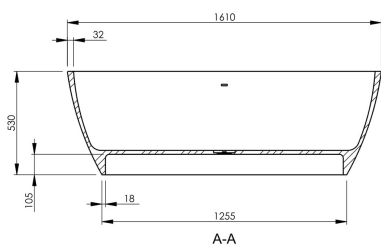

### Product Dimensions

Length (mm):	1610
Width (mm):	750
Depth (mm):	530
Nett Weight (kg):	105

### Packaging Dimensions

Length (mm):	1610
Width (mm):	750
Depth (mm):	530
Gross Weight (kg):	105

### Outer Box Dimensions (If Applicable)

Length (mm):	
Width (mm):	
Height (mm):	
Gross Weight (kg):	
Barcode:	5056462607634

### Product Details

Country of Origin:	South Africa
Fitting Instruction:	No
Certification:	FSC: No CE & UKCA:
Material Colour Reference:	Matt White
Product Material:	Cian Solid Surface
Material Thickness:	32mm
Volume (Ltr):	180
Displaced Capacity:	110
Leg Set Included:	Legset Not Included
Waste Included:	Waste Not Included
Drilled/Undrilled:	Undrilled For Taps
Includes Grips:	No Grips Supplied
Embossed:	No
No of Tapholes:	None
Anti-Slip:	No