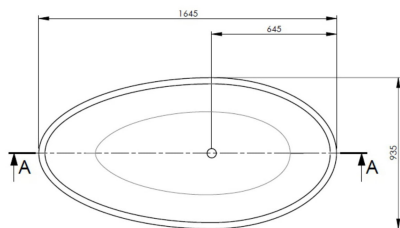

**Sales Code:** BAB062PG

**Description:** Gio Bath 1645 X 935 (No Waste)

**Product Dimensions**

Length (mm):	1645
Width (mm):	935
Depth (mm):	535
Nett Weight (kg):	100

**Packaging Dimensions**

Length (mm):	1645
Width (mm):	935
Depth (mm):	535
Gross Weight (kg):	100

**Packaging Data**

Box Colour:	
Box Qty:	0
Label Size:	0 x 0
Label Colour:	
Label Qty:	0

**Outer Box Dimensions (If Applicable)**

Length (mm):	
Width (mm):	
Height (mm):	
Gross Weight (kg):	
Barcode:	5056462607610

**Product Details**

Country of Origin:	South Africa
Fitting Instruction:	
Certification:	FSC: No CE & UKCA:
Material Colour Reference:	Powder Grey
Product Material:	Cian Solid Surface
Material Thickness:	
Volume (Ltr):	160
Displaced Capacity:	90
Leg Set Included:	Legset Not Included
Waste Included:	Waste Not Included
Drilled/Undrilled:	Undrilled For Taps
Includes Grips:	No Grips Supplied
Embossed:	No
No of Tapholes:	None
Anti-Slip:	No