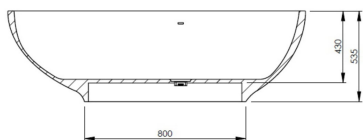

**Sales Code:** BAB062PG

**Description:** Gio Bath 1645 X 935 (No Waste)

**Product Dimensions**

Length (mm):	1645
Width (mm):	935
Depth (mm):	535
Nett Weight (kg):	100

**Packaging Dimensions**

Length (mm):	1645
Width (mm):	935
Depth (mm):	535
Gross Weight (kg):	100

**Packaging Data**

Box Colour:	
Box Qty:	0
Label Size:	0 x 0
Label Colour:	
Label Qty:	0

**Outer Box Dimensions (If Applicable)**

Length (mm):	
Width (mm):	
Height (mm):	
Gross Weight (kg):	
Barcode:	5056462607610

**Product Details**

Country of Origin:	South Africa
Fitting Instruction:	
Certification:	FSC: No CE & UKCA:
Material Colour Reference:	Powder Grey
Product Material:	Cian Solid Surface
Material Thickness:	
Volume (Ltr):	160
Displaced Capacity:	90
Leg Set Included:	Legset Not Included
Waste Included:	Waste Not Included
Drilled/Undrilled:	Undrilled For Taps
Includes Grips:	No Grips Supplied
Embossed:	No
No of Tapholes:	None
Anti-Slip:	No