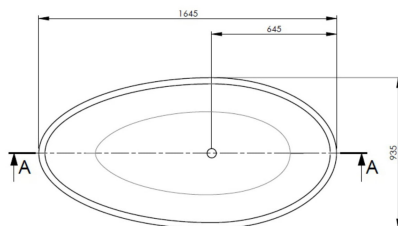

**Sales Code:** BAB062MW

**Description:** Gio Bath 1645 X 935 (No Waste)

**Product Dimensions**

Length (mm):	1645
Width (mm):	935
Depth (mm):	535
Nett Weight (kg):	100

**Packaging Dimensions**

Length (mm):	1645
Width (mm):	935
Depth (mm):	535
Gross Weight (kg):	100

**Packaging Data**

Box Colour:	
Box Qty:	0
Label Size:	0 x 0
Label Colour:	
Label Qty:	0

**Outer Box Dimensions (If Applicable)**

Length (mm):	
Width (mm):	
Height (mm):	
Gross Weight (kg):	
Barcode:	5056462639260

**Product Details**

Country of Origin:	South Africa
Fitting Instruction:	
Certification:	FSC: No CE & UKCA:
Material Colour Reference:	Matt White
Product Material:	Cian Solid Surface
Material Thickness:	
Volume (Ltr):	160
Displaced Capacity:	90
Leg Set Included:	Legset Not Included
Waste Included:	Waste Not Included
Drilled/Undrilled:	Undrilled For Taps
Includes Grips:	No Grips Supplied
Embossed:	No
No of Tapholes:	None
Anti-Slip:	No