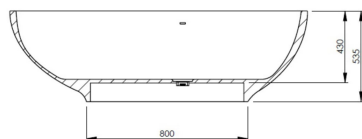

**Sales Code:** BAB062MW

**Description:** Gio Bath 1645 X 935 (No Waste)

**Product Dimensions**

Length (mm):	1645
Width (mm):	935
Depth (mm):	535
Nett Weight (kg):	100

**Packaging Dimensions**

Length (mm):	1645
Width (mm):	935
Depth (mm):	535
Gross Weight (kg):	100

**Packaging Data**

Box Colour:	
Box Qty:	0
Label Size:	0 x 0
Label Colour:	
Label Qty:	0

**Outer Box Dimensions (If Applicable)**

Length (mm):	
Width (mm):	
Height (mm):	
Gross Weight (kg):	
Barcode:	5056462639260

**Product Details**

Country of Origin:	South Africa
Fitting Instruction:	
Certification:	FSC: No CE & UKCA:
Material Colour Reference:	Matt White
Product Material:	Cian Solid Surface
Material Thickness:	
Volume (Ltr):	160
Displaced Capacity:	90
Leg Set Included:	Legset Not Included
Waste Included:	Waste Not Included
Drilled/Undrilled:	Undrilled For Taps
Includes Grips:	No Grips Supplied
Embossed:	No
No of Tapholes:	None
Anti-Slip:	No