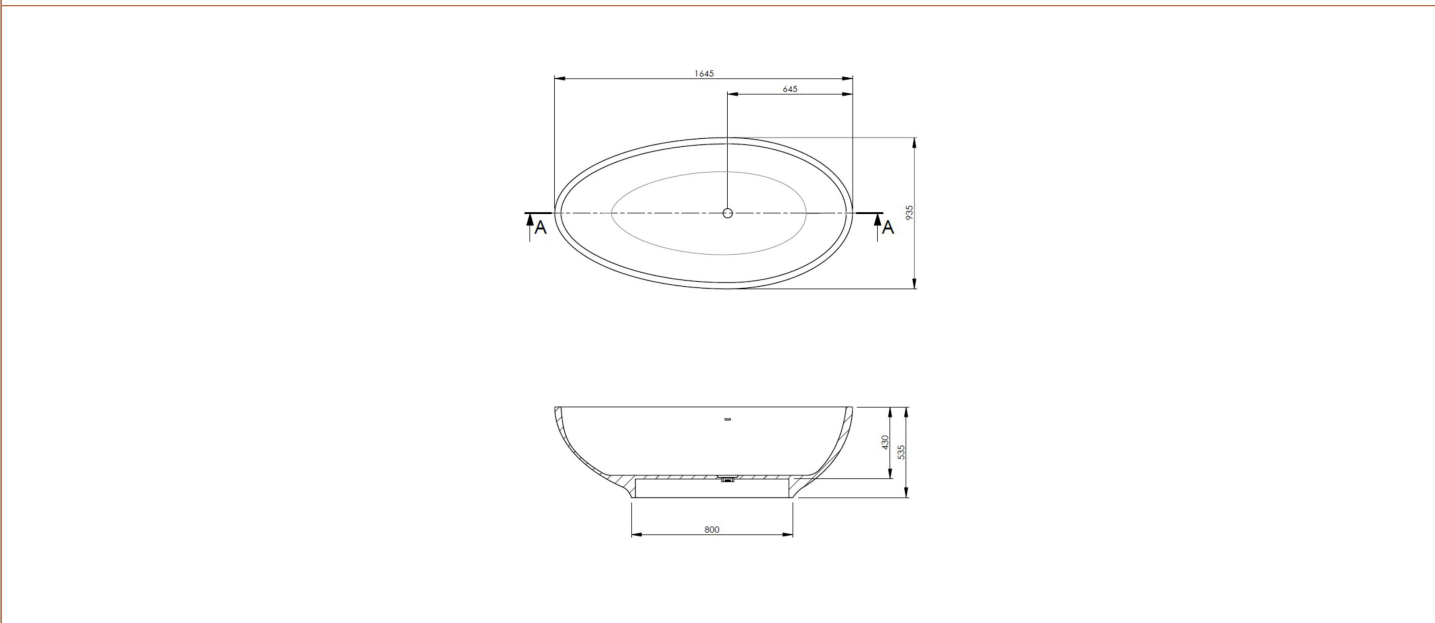

**Sales Code:** BAB062

**Description:** Gio Bath 1645 X 935 (No Waste)

**Product Dimensions**

Length (mm):	1645
Width (mm):	935
Depth (mm):	535
Nett Weight (kg):	100

**Packaging Dimensions**

Length (mm):	1645
Width (mm):	935
Depth (mm):	535
Gross Weight (kg):	100

**Packaging Data**

Box Colour:	
Box Qty:	0
Label Size:	0 x 0
Label Colour:	
Label Qty:	0

**Outer Box Dimensions (If Applicable)**

Length (mm):	
Width (mm):	
Height (mm):	
Gross Weight (kg):	
Barcode:	5056462607535

**Product Details**

Country of Origin:	South Africa
Fitting Instruction:	
Certification:	FSC: No CE & UKCA:
Material Colour Reference:	Polished White
Product Material:	Cian Solid Surface
Material Thickness:	
Volume (Ltr):	160
Displaced Capacity:	90
Leg Set Included:	Legset Not Included
Waste Included:	Waste Not Included
Drilled/Undrilled:	Undrilled For Taps
Includes Grips:	No Grips Supplied
Embossed:	No
No of Tapholes:	None
Anti-Slip:	No