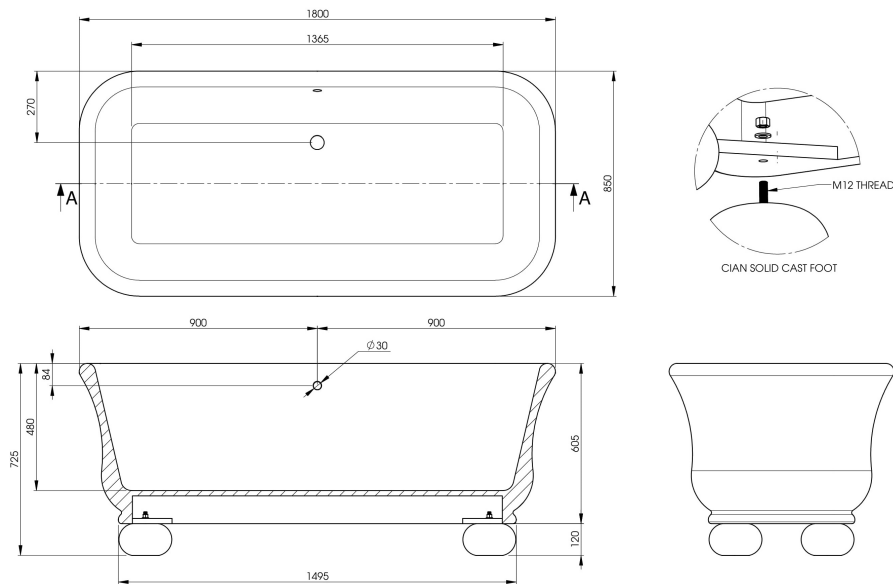

Sales Code: BAB047PG

Description: Bun Feet For Senator Bath

Product Dimensions

Length (mm):	0
Width (mm):	0
Depth (mm):	0
Nett Weight (kg):	3.95

Packaging Dimensions

Length (mm):	500
Width (mm):	500
Depth (mm):	250
Gross Weight (kg):	3.95

Packaging Data

Box Colour:	
Box Qty:	0
Label Size:	0 x 0
Label Colour:	
Label Qty:	0

Outer Box Dimensions (If Applicable)

Length (mm):	
Width (mm):	
Height (mm):	
Gross Weight (kg):	
Barcode:	5056462662510

Product Details

Country of Origin:	South Africa
Fitting Instruction:	
Certification:	FSC: No CE & UKCA:
Material Colour Reference:	Powder Grey
Product Material:	
Material Thickness:	N/A
Volume (Ltr):	N/A
Displaced Capacity:	N/A
Leg Set Included:	Not Applicable
Waste Included:	Not Applicable
Drilled/Undrilled:	Not Applicable
Includes Grips:	Not Applicable
Embossed:	Not Applicable
No of Tapholes:	Not Applicable
Anti-Slip:	Not Applicable