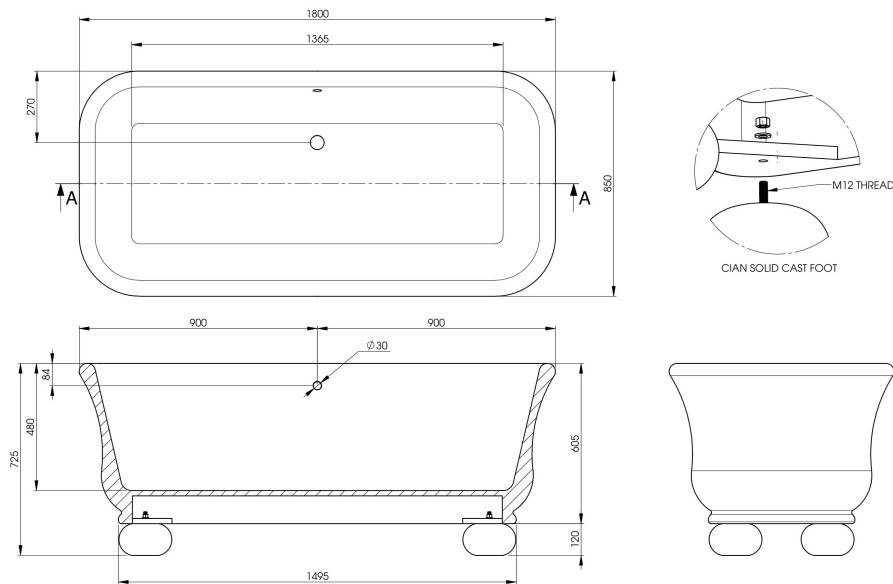

**Sales Code:** BAB047

**Description:** White Bun Feet For Senator Bath

**Product Dimensions**

Length (mm):	0
Width (mm):	0
Depth (mm):	0
Nett Weight (kg):	3.95

**Packaging Dimensions**

Length (mm):	500
Width (mm):	500
Depth (mm):	250
Gross Weight (kg):	3.95

**Packaging Data**

Box Colour:	
Box Qty:	0
Label Size:	0 x 0
Label Colour:	
Label Qty:	0

**Outer Box Dimensions (If Applicable)**

Length (mm):	
Width (mm):	
Height (mm):	
Gross Weight (kg):	
Barcode:	5056462606774

**Product Details**

Country of Origin:	South Africa	
Fitting Instruction:		
Certification:	FSC: No	CE & UKCA:
Material Colour Reference:	Gloss White	
Product Material:		
Material Thickness:	N/A	
Volume (Ltr):	N/A	
Displaced Capacity:	N/A	
Leg Set Included:	Not Applicable	
Waste Included:	Not Applicable	
Drilled/Undrilled:	Not Applicable	
Includes Grips:	Not Applicable	
Embossed:	Not Applicable	
No of Tapholes:	Not Applicable	
Anti-Slip:	Not Applicable	