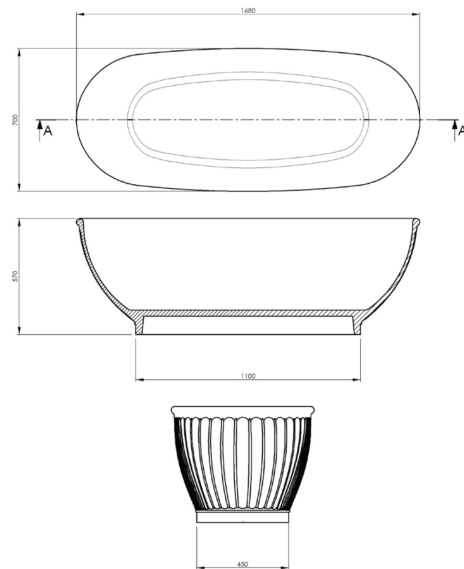

Sales Code: BAB035PG

Description: Casini Bath 1680 X 750 (No Waste)

Product Dimensions

Length (mm):	1680
Width (mm):	750
Depth (mm):	570
Nett Weight (kg):	90

Packaging Dimensions

Length (mm):	1680
Width (mm):	750
Depth (mm):	570
Gross Weight (kg):	90

Packaging Data

Box Colour:	
Box Qty:	0
Label Size:	0 x 0
Label Colour:	
Label Qty:	0

Outer Box Dimensions (If Applicable)

Length (mm):	
Width (mm):	
Height (mm):	
Gross Weight (kg):	
Barcode:	5056462606668

Product Details

Country of Origin:	South Africa
Fitting Instruction:	
Certification:	FSC: No CE & UKCA:
Material Colour Reference:	Powder Grey
Product Material:	Cian Solid Surface
Material Thickness:	
Volume (Ltr):	180
Displaced Capacity:	110
Leg Set Included:	Legset Not Included
Waste Included:	Waste Not Included
Drilled/Undrilled:	Undrilled For Taps
Includes Grips:	No Grips Supplied
Embossed:	No
No of Tapholes:	None
Anti-Slip:	No