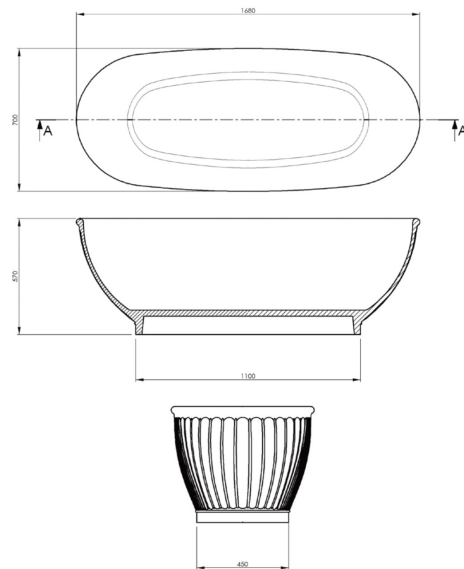

Sales Code: BAB035

Description: Casini Bath 1680 X 750 (No Waste)

Product Dimensions

Length (mm):	1680
Width (mm):	750
Depth (mm):	570
Nett Weight (kg):	90

Packaging Dimensions

Length (mm):	1680
Width (mm):	750
Depth (mm):	570
Gross Weight (kg):	90

Packaging Data

Box Colour:	
Box Qty:	0
Label Size:	0 x 0
Label Colour:	
Label Qty:	0

Outer Box Dimensions (If Applicable)

Length (mm):	
Width (mm):	
Height (mm):	
Gross Weight (kg):	
Barcode:	5056462606583

Product Details

Country of Origin:	South Africa
Fitting Instruction:	
Certification:	FSC: No CE & UKCA:
Material Colour Reference:	Matt/Polished White
Product Material:	Cian Solid Surface
Material Thickness:	
Volume (Ltr):	180
Displaced Capacity:	110
Leg Set Included:	Legset Not Included
Waste Included:	Waste Not Included
Drilled/Undrilled:	Undrilled For Taps
Includes Grips:	No Grips Supplied
Embossed:	No
No of Tapholes:	None
Anti-Slip:	No