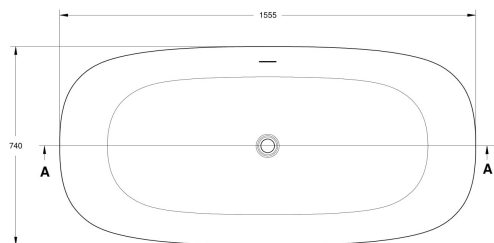

**Sales Code:** BAB033

**Description:** Bampton Bath 1555 X 740 (No Waste)

**Product Dimensions**

Length (mm):	1555
Width (mm):	740
Depth (mm):	555
Nett Weight (kg):	104

**Packaging Dimensions**

Length (mm):	1555
Width (mm):	740
Depth (mm):	555
Gross Weight (kg):	104

**Packaging Data**

Box Colour:	
Box Qty:	0
Label Size:	0 x 0
Label Colour:	
Label Qty:	0

**Outer Box Dimensions (If Applicable)**

Length (mm):	
Width (mm):	
Height (mm):	
Gross Weight (kg):	
Barcode:	5056462639253

**Product Details**

Country of Origin:	South Africa
Fitting Instruction:	
Certification:	FSC: No CE & UKCA:
Material Colour Reference:	Matt White
Product Material:	Cian Solid Surface
Material Thickness:	
Volume (Ltr):	140
Displaced Capacity:	70
Leg Set Included:	Legset Not Included
Waste Included:	Waste Not Included
Drilled/Undrilled:	Undrilled For Taps
Includes Grips:	No Grips Supplied
Embossed:	No
No of Tapholes:	None
Anti-Slip:	No