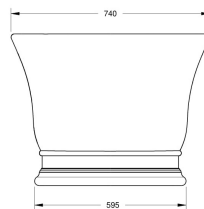

**Sales Code:** BAB033

**Description:** Bampton Bath 1555 X 740 (No Waste)

**Product Dimensions**

Length (mm):	1555
Width (mm):	740
Depth (mm):	555
Nett Weight (kg):	104

**Packaging Dimensions**

Length (mm):	1555
Width (mm):	740
Depth (mm):	555
Gross Weight (kg):	104

**Packaging Data**

Box Colour:	
Box Qty:	0
Label Size:	0 x 0
Label Colour:	
Label Qty:	0

**Outer Box Dimensions (If Applicable)**

Length (mm):	
Width (mm):	
Height (mm):	
Gross Weight (kg):	
Barcode:	5056462639253

**Product Details**

Country of Origin:	South Africa
Fitting Instruction:	
Certification:	FSC: No CE & UKCA:
Material Colour Reference:	Matt White
Product Material:	Cian Solid Surface
Material Thickness:	
Volume (Ltr):	140
Displaced Capacity:	70
Leg Set Included:	Legset Not Included
Waste Included:	Waste Not Included
Drilled/Undrilled:	Undrilled For Taps
Includes Grips:	No Grips Supplied
Embossed:	No
No of Tapholes:	None
Anti-Slip:	No