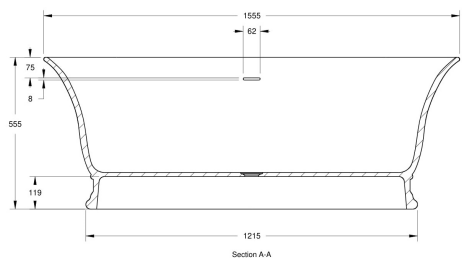

**Sales Code:** BAB033

**Description:** Bampton Bath 1555 X 740 (No Waste)

**Product Dimensions**

Length (mm):	1555
Width (mm):	740
Depth (mm):	555
Nett Weight (kg):	104

**Packaging Dimensions**

Length (mm):	1555
Width (mm):	740
Depth (mm):	555
Gross Weight (kg):	104

**Packaging Data**

Box Colour:	
Box Qty:	0
Label Size:	0 x 0
Label Colour:	
Label Qty:	0

**Outer Box Dimensions (If Applicable)**

Length (mm):	
Width (mm):	
Height (mm):	
Gross Weight (kg):	
Barcode:	5056462639253

**Product Details**

Country of Origin:	South Africa
Fitting Instruction:	
Certification:	FSC: No CE & UKCA:
Material Colour Reference:	Matt White
Product Material:	Cian Solid Surface
Material Thickness:	
Volume (Ltr):	140
Displaced Capacity:	70
Leg Set Included:	Legset Not Included
Waste Included:	Waste Not Included
Drilled/Undrilled:	Undrilled For Taps
Includes Grips:	No Grips Supplied
Embossed:	No
No of Tapholes:	None
Anti-Slip:	No