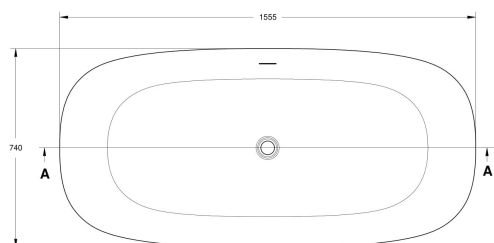

Sales Code: BAB032ME

Description: Bampton Bath 1555X740 (No Waste)-Marble

Product Dimensions

Length (mm):	1555
Width (mm):	740
Depth (mm):	555
Nett Weight (kg):	104

Packaging Dimensions

Length (mm):	1555
Width (mm):	740
Depth (mm):	555
Gross Weight (kg):	104

Packaging Data

Box Colour:	
Box Qty:	0
Label Size:	0 x 0
Label Colour:	
Label Qty:	0

Outer Box Dimensions (If Applicable)

Length (mm):	
Width (mm):	
Height (mm):	
Gross Weight (kg):	
Barcode:	5056462683362

Product Details

Country of Origin:	South Africa
Fitting Instruction:	
Certification:	FSC: No CE & UKCA:
Material Colour Reference:	Marble
Product Material:	Cian Solid Surface
Material Thickness:	
Volume (Ltr):	140
Displaced Capacity:	70
Leg Set Included:	Legset Not Included
Waste Included:	Waste Not Included
Drilled/Undrilled:	Undrilled For Taps
Includes Grips:	No Grips Supplied
Embossed:	No
No of Tapholes:	None
Anti-Slip:	No