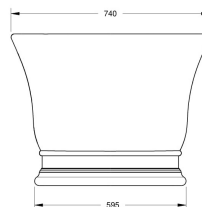

Sales Code: BAB032ME

Description: Bampton Bath 1555X740 (No Waste)-Marble

Product Dimensions

Length (mm):	1555
Width (mm):	740
Depth (mm):	555
Nett Weight (kg):	104

Packaging Dimensions

Length (mm):	1555
Width (mm):	740
Depth (mm):	555
Gross Weight (kg):	104

Packaging Data

Box Colour:	
Box Qty:	0
Label Size:	0 x 0
Label Colour:	
Label Qty:	0

Outer Box Dimensions (If Applicable)

Length (mm):	
Width (mm):	
Height (mm):	
Gross Weight (kg):	
Barcode:	5056462683362

Product Details

Country of Origin:	South Africa
Fitting Instruction:	
Certification:	FSC: No CE & UKCA:
Material Colour Reference:	Marble
Product Material:	Cian Solid Surface
Material Thickness:	
Volume (Ltr):	140
Displaced Capacity:	70
Leg Set Included:	Legset Not Included
Waste Included:	Waste Not Included
Drilled/Undrilled:	Undrilled For Taps
Includes Grips:	No Grips Supplied
Embossed:	No
No of Tapholes:	None
Anti-Slip:	No