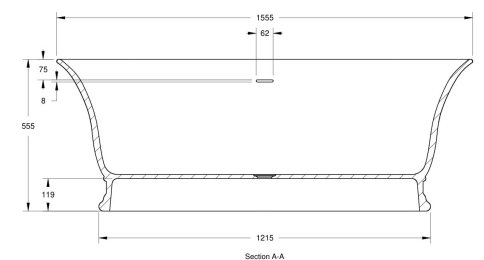

Sales Code: BAB032ME

Description: Bampton Bath 1555X740 (No Waste)-Marble

Product Dimensions

Length (mm):	1555
Width (mm):	740
Depth (mm):	555
Nett Weight (kg):	104

Packaging Dimensions

Length (mm):	1555
Width (mm):	740
Depth (mm):	555
Gross Weight (kg):	104

Packaging Data

Box Colour:	
Box Qty:	0
Label Size:	0 x 0
Label Colour:	
Label Qty:	0

Outer Box Dimensions (If Applicable)

Length (mm):	
Width (mm):	
Height (mm):	
Gross Weight (kg):	
Barcode:	5056462683362

Product Details

Country of Origin:	South Africa
Fitting Instruction:	
Certification:	FSC: No CE & UKCA:
Material Colour Reference:	Marble
Product Material:	Cian Solid Surface
Material Thickness:	
Volume (Ltr):	140
Displaced Capacity:	70
Leg Set Included:	Legset Not Included
Waste Included:	Waste Not Included
Drilled/Undrilled:	Undrilled For Taps
Includes Grips:	No Grips Supplied
Embossed:	No
No of Tapholes:	None
Anti-Slip:	No