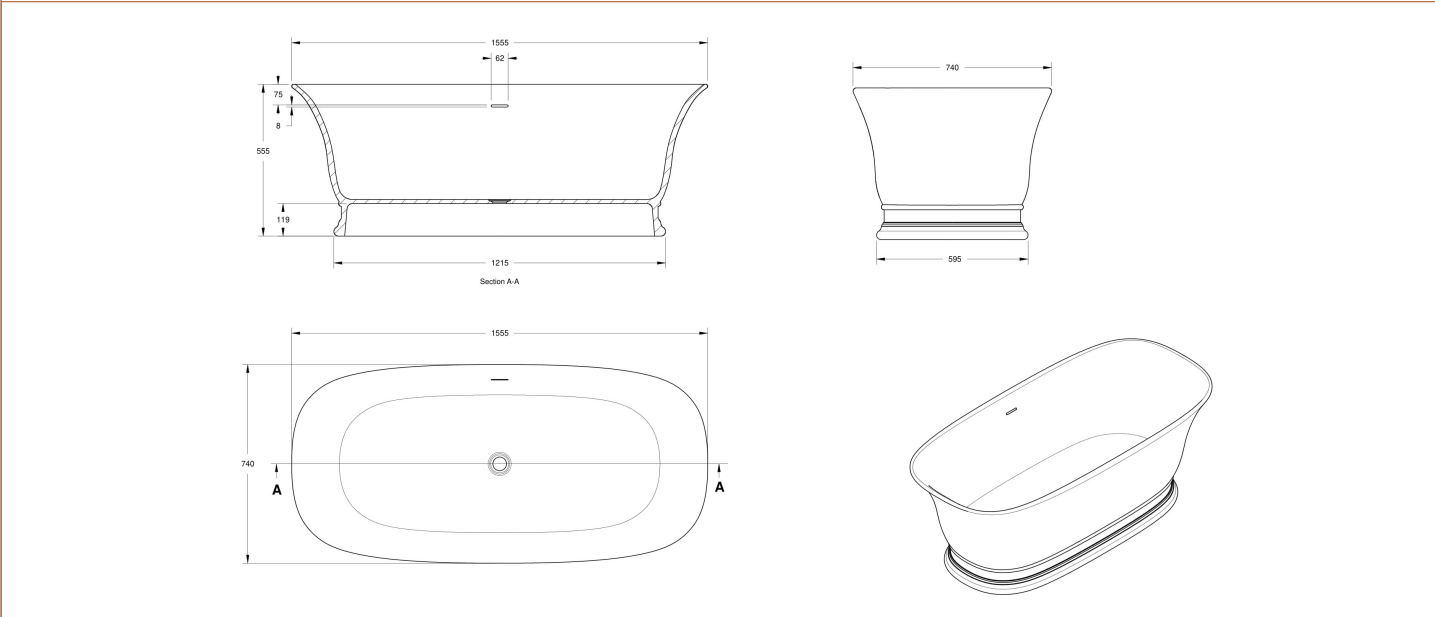

Sales Code: BAB032GM

Description: Bampton Bath 1555 X 740 (No Waste)

Product Dimensions

Length (mm):	1555
Width (mm):	740
Depth (mm):	555
Nett Weight (kg):	104

Packaging Dimensions

Length (mm):	1555
Width (mm):	740
Depth (mm):	555
Gross Weight (kg):	104

Packaging Data

Box Colour:	
Box Qty:	0
Label Size:	0 x 0
Label Colour:	
Label Qty:	0

Outer Box Dimensions (If Applicable)

Length (mm):	
Width (mm):	
Height (mm):	
Gross Weight (kg):	
Barcode:	5056462606415

Product Details

Country of Origin:	South Africa
Fitting Instruction:	
Certification:	FSC: No CE & UKCA:
Material Colour Reference:	Gunmetal
Product Material:	Cian Solid Surface
Material Thickness:	
Volume (Ltr):	140
Displaced Capacity:	70
Leg Set Included:	Legset Not Included
Waste Included:	Waste Not Included
Drilled/Undrilled:	Undrilled For Taps
Includes Grips:	No Grips Supplied
Embossed:	No
No of Tapholes:	None
Anti-Slip:	No