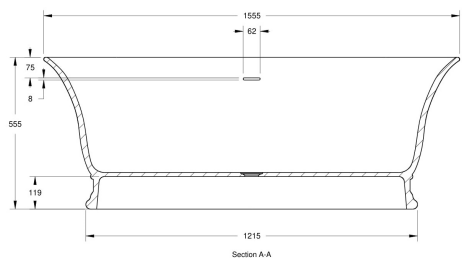

Sales Code: BAB032

Description: Bampton Bath 1555 X 740 (No Waste)

Product Dimensions

Length (mm):	1555
Width (mm):	740
Depth (mm):	555
Nett Weight (kg):	104

Packaging Dimensions

Length (mm):	1555
Width (mm):	740
Depth (mm):	555
Gross Weight (kg):	104

Packaging Data

Box Colour:	
Box Qty:	0
Label Size:	0 x 0
Label Colour:	
Label Qty:	0

Outer Box Dimensions (If Applicable)

Length (mm):	
Width (mm):	
Height (mm):	
Gross Weight (kg):	
Barcode:	5056462606408

Product Details

Country of Origin:	South Africa
Fitting Instruction:	
Certification:	FSC: No CE & UKCA:
Material Colour Reference:	Polished White
Product Material:	Cian Solid Surface
Material Thickness:	
Volume (Ltr):	140
Displaced Capacity:	70
Leg Set Included:	Legset Not Included
Waste Included:	Waste Not Included
Drilled/Undrilled:	Undrilled For Taps
Includes Grips:	No Grips Supplied
Embossed:	No
No of Tapholes:	None
Anti-Slip:	No