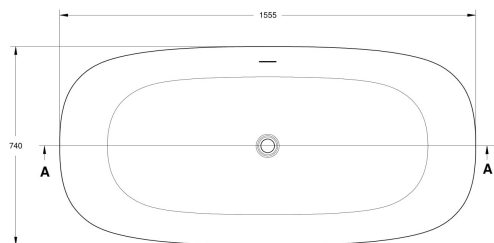

Sales Code: BAB032

Description: Bampton Bath 1555 X 740 (No Waste)

Product Dimensions

Length (mm):	1555
Width (mm):	740
Depth (mm):	555
Nett Weight (kg):	104

Packaging Dimensions

Length (mm):	1555
Width (mm):	740
Depth (mm):	555
Gross Weight (kg):	104

Packaging Data

Box Colour:	
Box Qty:	0
Label Size:	0 x 0
Label Colour:	
Label Qty:	0

Outer Box Dimensions (If Applicable)

Length (mm):	
Width (mm):	
Height (mm):	
Gross Weight (kg):	
Barcode:	5056462606408

Product Details

Country of Origin:	South Africa
Fitting Instruction:	
Certification:	FSC: No CE & UKCA:
Material Colour Reference:	Polished White
Product Material:	Cian Solid Surface
Material Thickness:	
Volume (Ltr):	140
Displaced Capacity:	70
Leg Set Included:	Legset Not Included
Waste Included:	Waste Not Included
Drilled/Undrilled:	Undrilled For Taps
Includes Grips:	No Grips Supplied
Embossed:	No
No of Tapholes:	None
Anti-Slip:	No