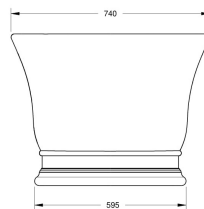

Sales Code: BAB032

Description: Bampton Bath 1555 X 740 (No Waste)

Product Dimensions

Length (mm):	1555
Width (mm):	740
Depth (mm):	555
Nett Weight (kg):	104

Packaging Dimensions

Length (mm):	1555
Width (mm):	740
Depth (mm):	555
Gross Weight (kg):	104

Packaging Data

Box Colour:	
Box Qty:	0
Label Size:	0 x 0
Label Colour:	
Label Qty:	0

Outer Box Dimensions (If Applicable)

Length (mm):	
Width (mm):	
Height (mm):	
Gross Weight (kg):	
Barcode:	5056462606408

Product Details

Country of Origin:	South Africa
Fitting Instruction:	
Certification:	FSC: No CE & UKCA:
Material Colour Reference:	Polished White
Product Material:	Cian Solid Surface
Material Thickness:	
Volume (Ltr):	140
Displaced Capacity:	70
Leg Set Included:	Legset Not Included
Waste Included:	Waste Not Included
Drilled/Undrilled:	Undrilled For Taps
Includes Grips:	No Grips Supplied
Embossed:	No
No of Tapholes:	None
Anti-Slip:	No