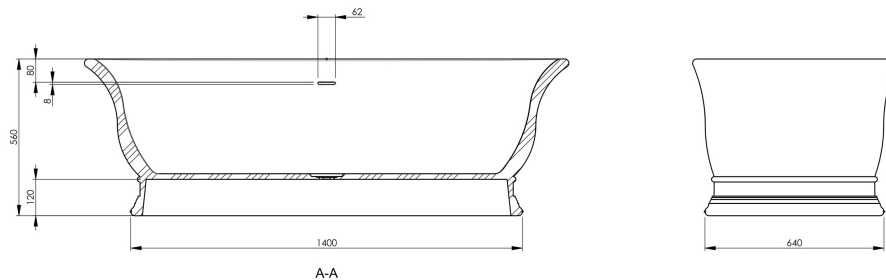

Sales Code: BAB030PG

Description: Aurelius Bath 1740 X 760 (No Waste)

Product Dimensions

Length (mm):	1740
Width (mm):	760
Depth (mm):	560
Nett Weight (kg):	120

Packaging Dimensions

Length (mm):	1740
Width (mm):	760
Depth (mm):	560
Gross Weight (kg):	120

Packaging Data

Box Colour:	
Box Qty:	0
Label Size:	0 x 0
Label Colour:	
Label Qty:	0

Outer Box Dimensions (If Applicable)

Length (mm):	
Width (mm):	
Height (mm):	
Gross Weight (kg):	
Barcode:	5056462606392

Product Details

Country of Origin:	South Africa
Fitting Instruction:	
Certification:	FSC: No CE & UKCA:
Material Colour Reference:	Powder Grey
Product Material:	Cian Solid Surface
Material Thickness:	
Volume (Ltr):	190
Displaced Capacity:	120
Leg Set Included:	Legset Not Included
Waste Included:	Waste Not Included
Drilled/Undrilled:	Undrilled For Taps
Includes Grips:	No Grips Supplied
Embossed:	No
No of Tapholes:	None
Anti-Slip:	No