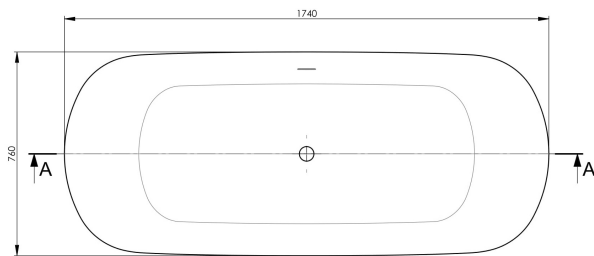

Sales Code: BAB030PG

Description: Aurelius Bath 1740 X 760 (No Waste)

Product Dimensions

Length (mm):	1740
Width (mm):	760
Depth (mm):	560
Nett Weight (kg):	120

Packaging Dimensions

Length (mm):	1740
Width (mm):	760
Depth (mm):	560
Gross Weight (kg):	120

Packaging Data

Box Colour:	
Box Qty:	0
Label Size:	0 x 0
Label Colour:	
Label Qty:	0

Outer Box Dimensions (If Applicable)

Length (mm):	
Width (mm):	
Height (mm):	
Gross Weight (kg):	
Barcode:	5056462606392

Product Details

Country of Origin:	South Africa
Fitting Instruction:	
Certification:	FSC: No CE & UKCA:
Material Colour Reference:	Powder Grey
Product Material:	Cian Solid Surface
Material Thickness:	
Volume (Ltr):	190
Displaced Capacity:	120
Leg Set Included:	Legset Not Included
Waste Included:	Waste Not Included
Drilled/Undrilled:	Undrilled For Taps
Includes Grips:	No Grips Supplied
Embossed:	No
No of Tapholes:	None
Anti-Slip:	No